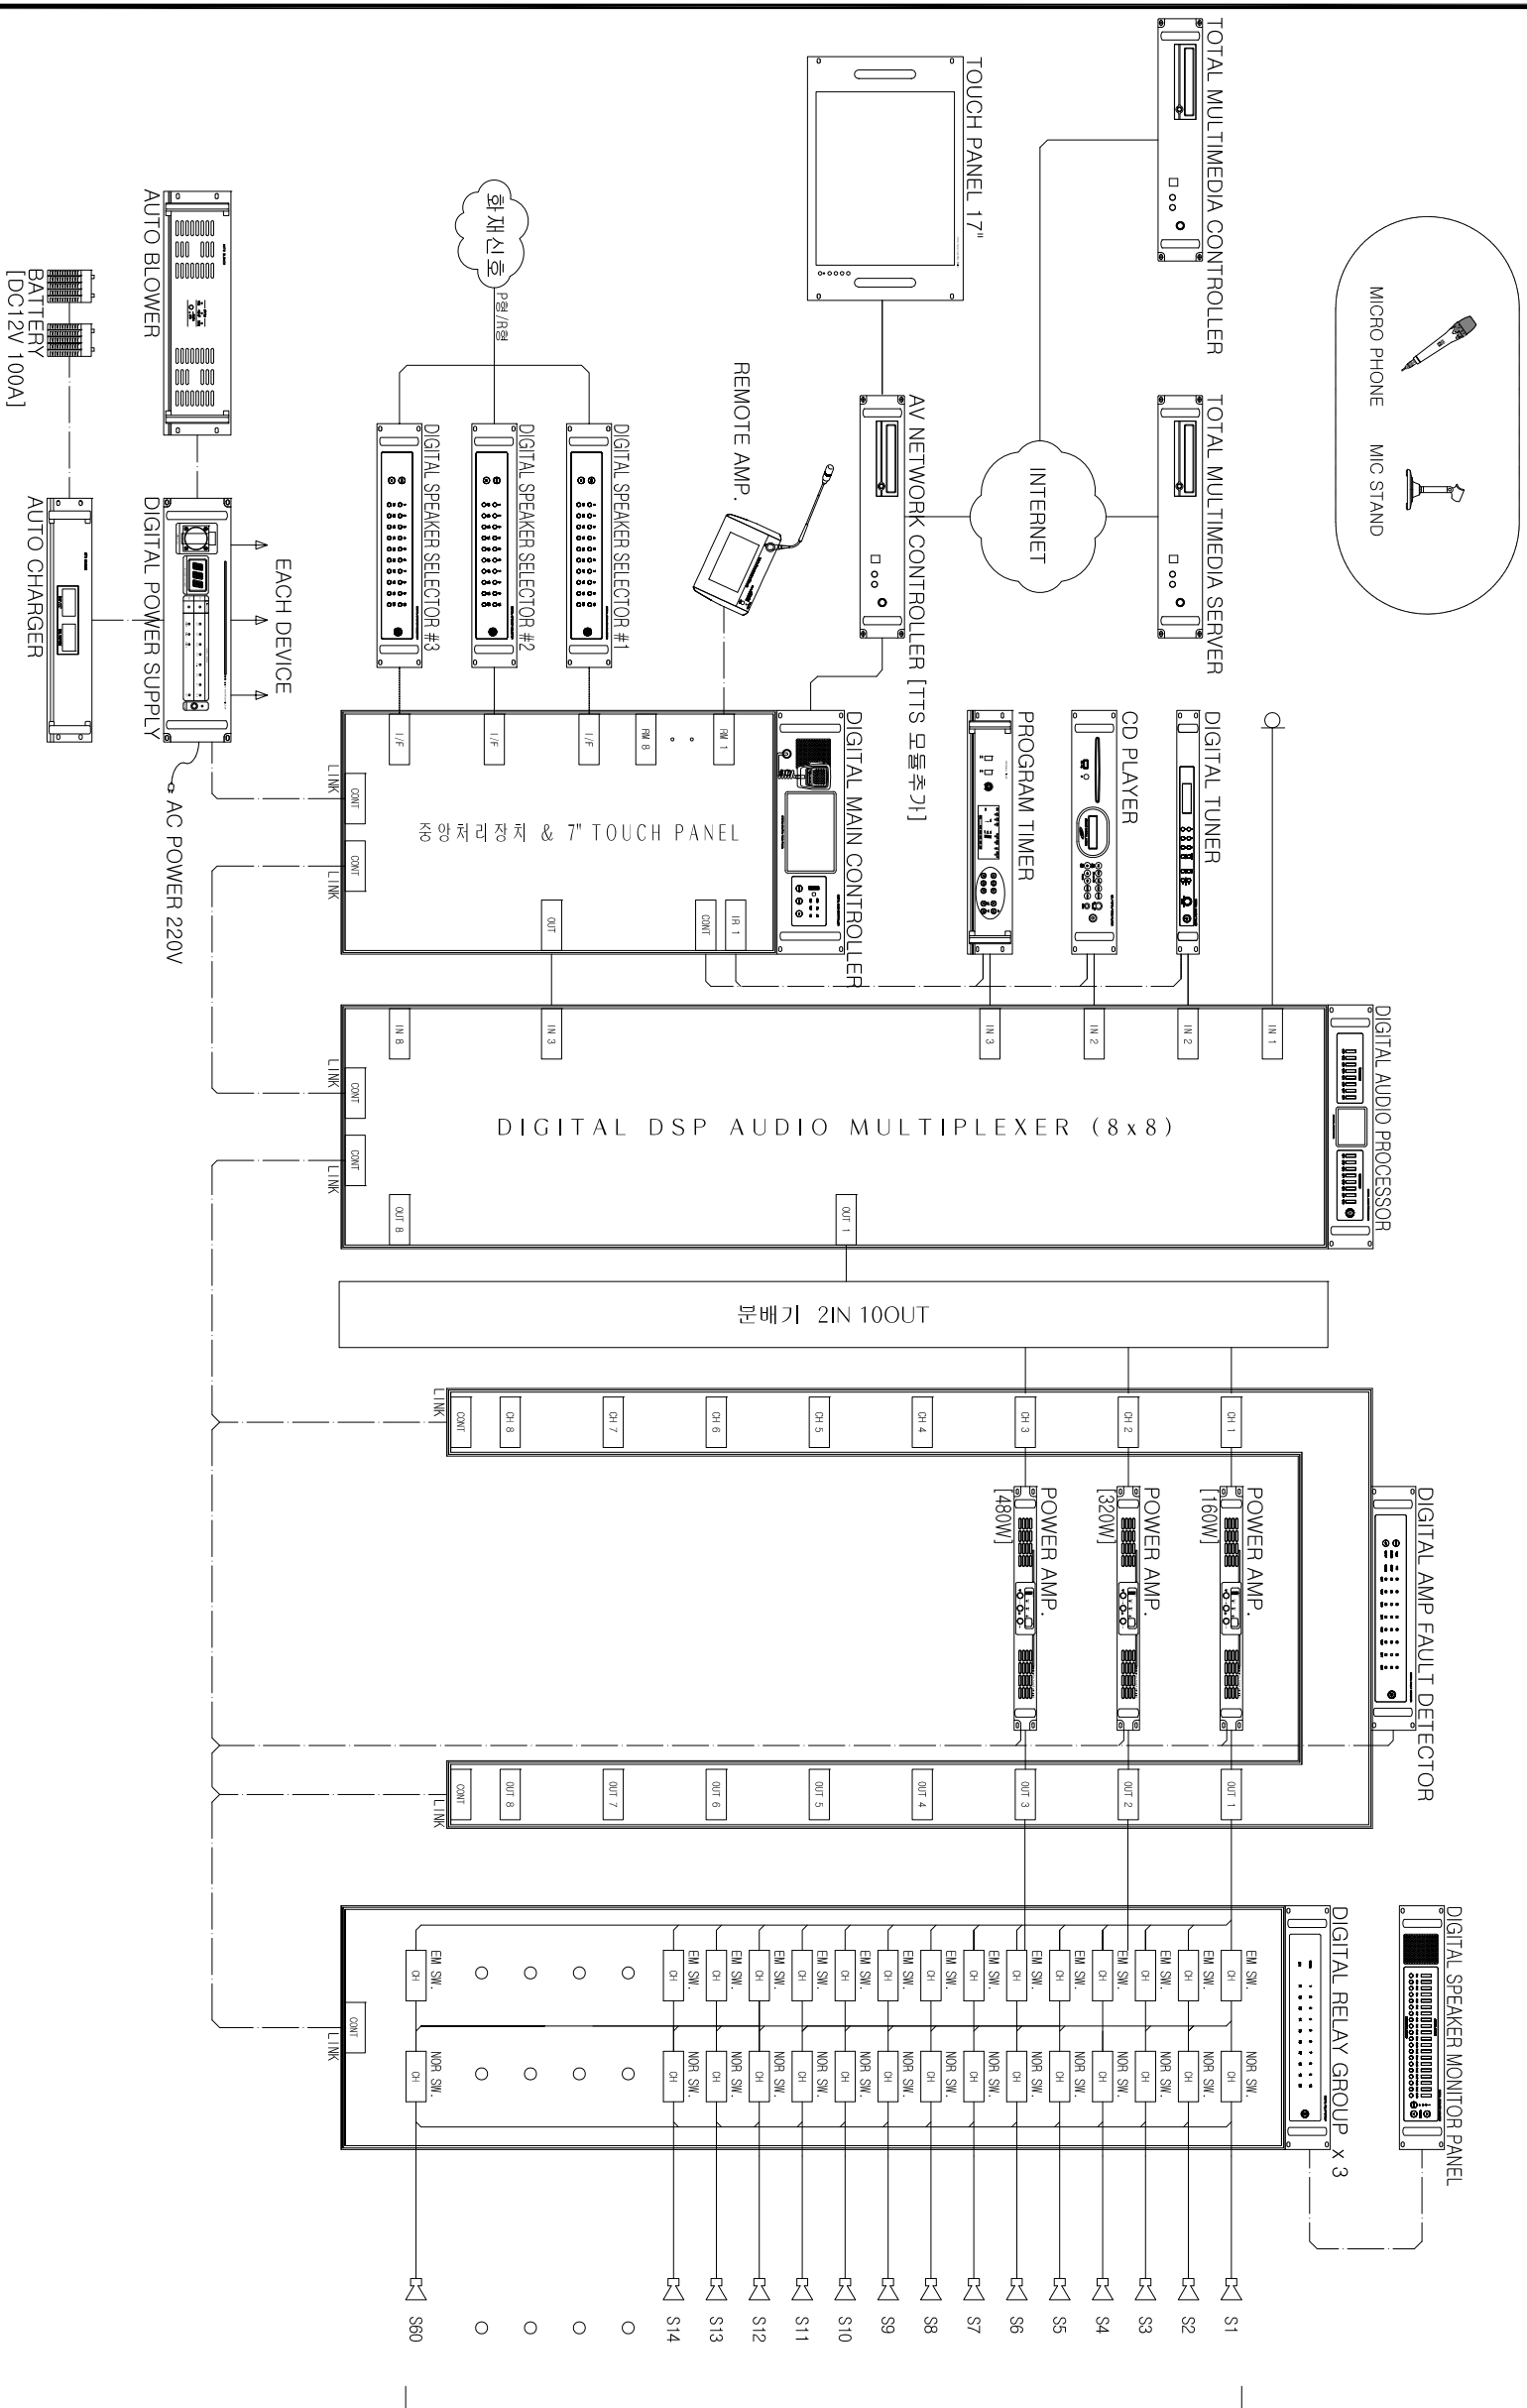

PROJECT TITLE :

NOTE :

전관범용 스피커

IBS5250-PA06N 계동도

SCALE : 1/NONE (A3)

NO.	DESCRIPTION	DATE

DRAWING TITLE :

IBS5250-PA05N 계동도

DRAWN BY : SCALE :

REDEWEN BY : 1/NONE (A3)

CHECKED BY : DATA :

APPROVED BY :

DRAWING NO.