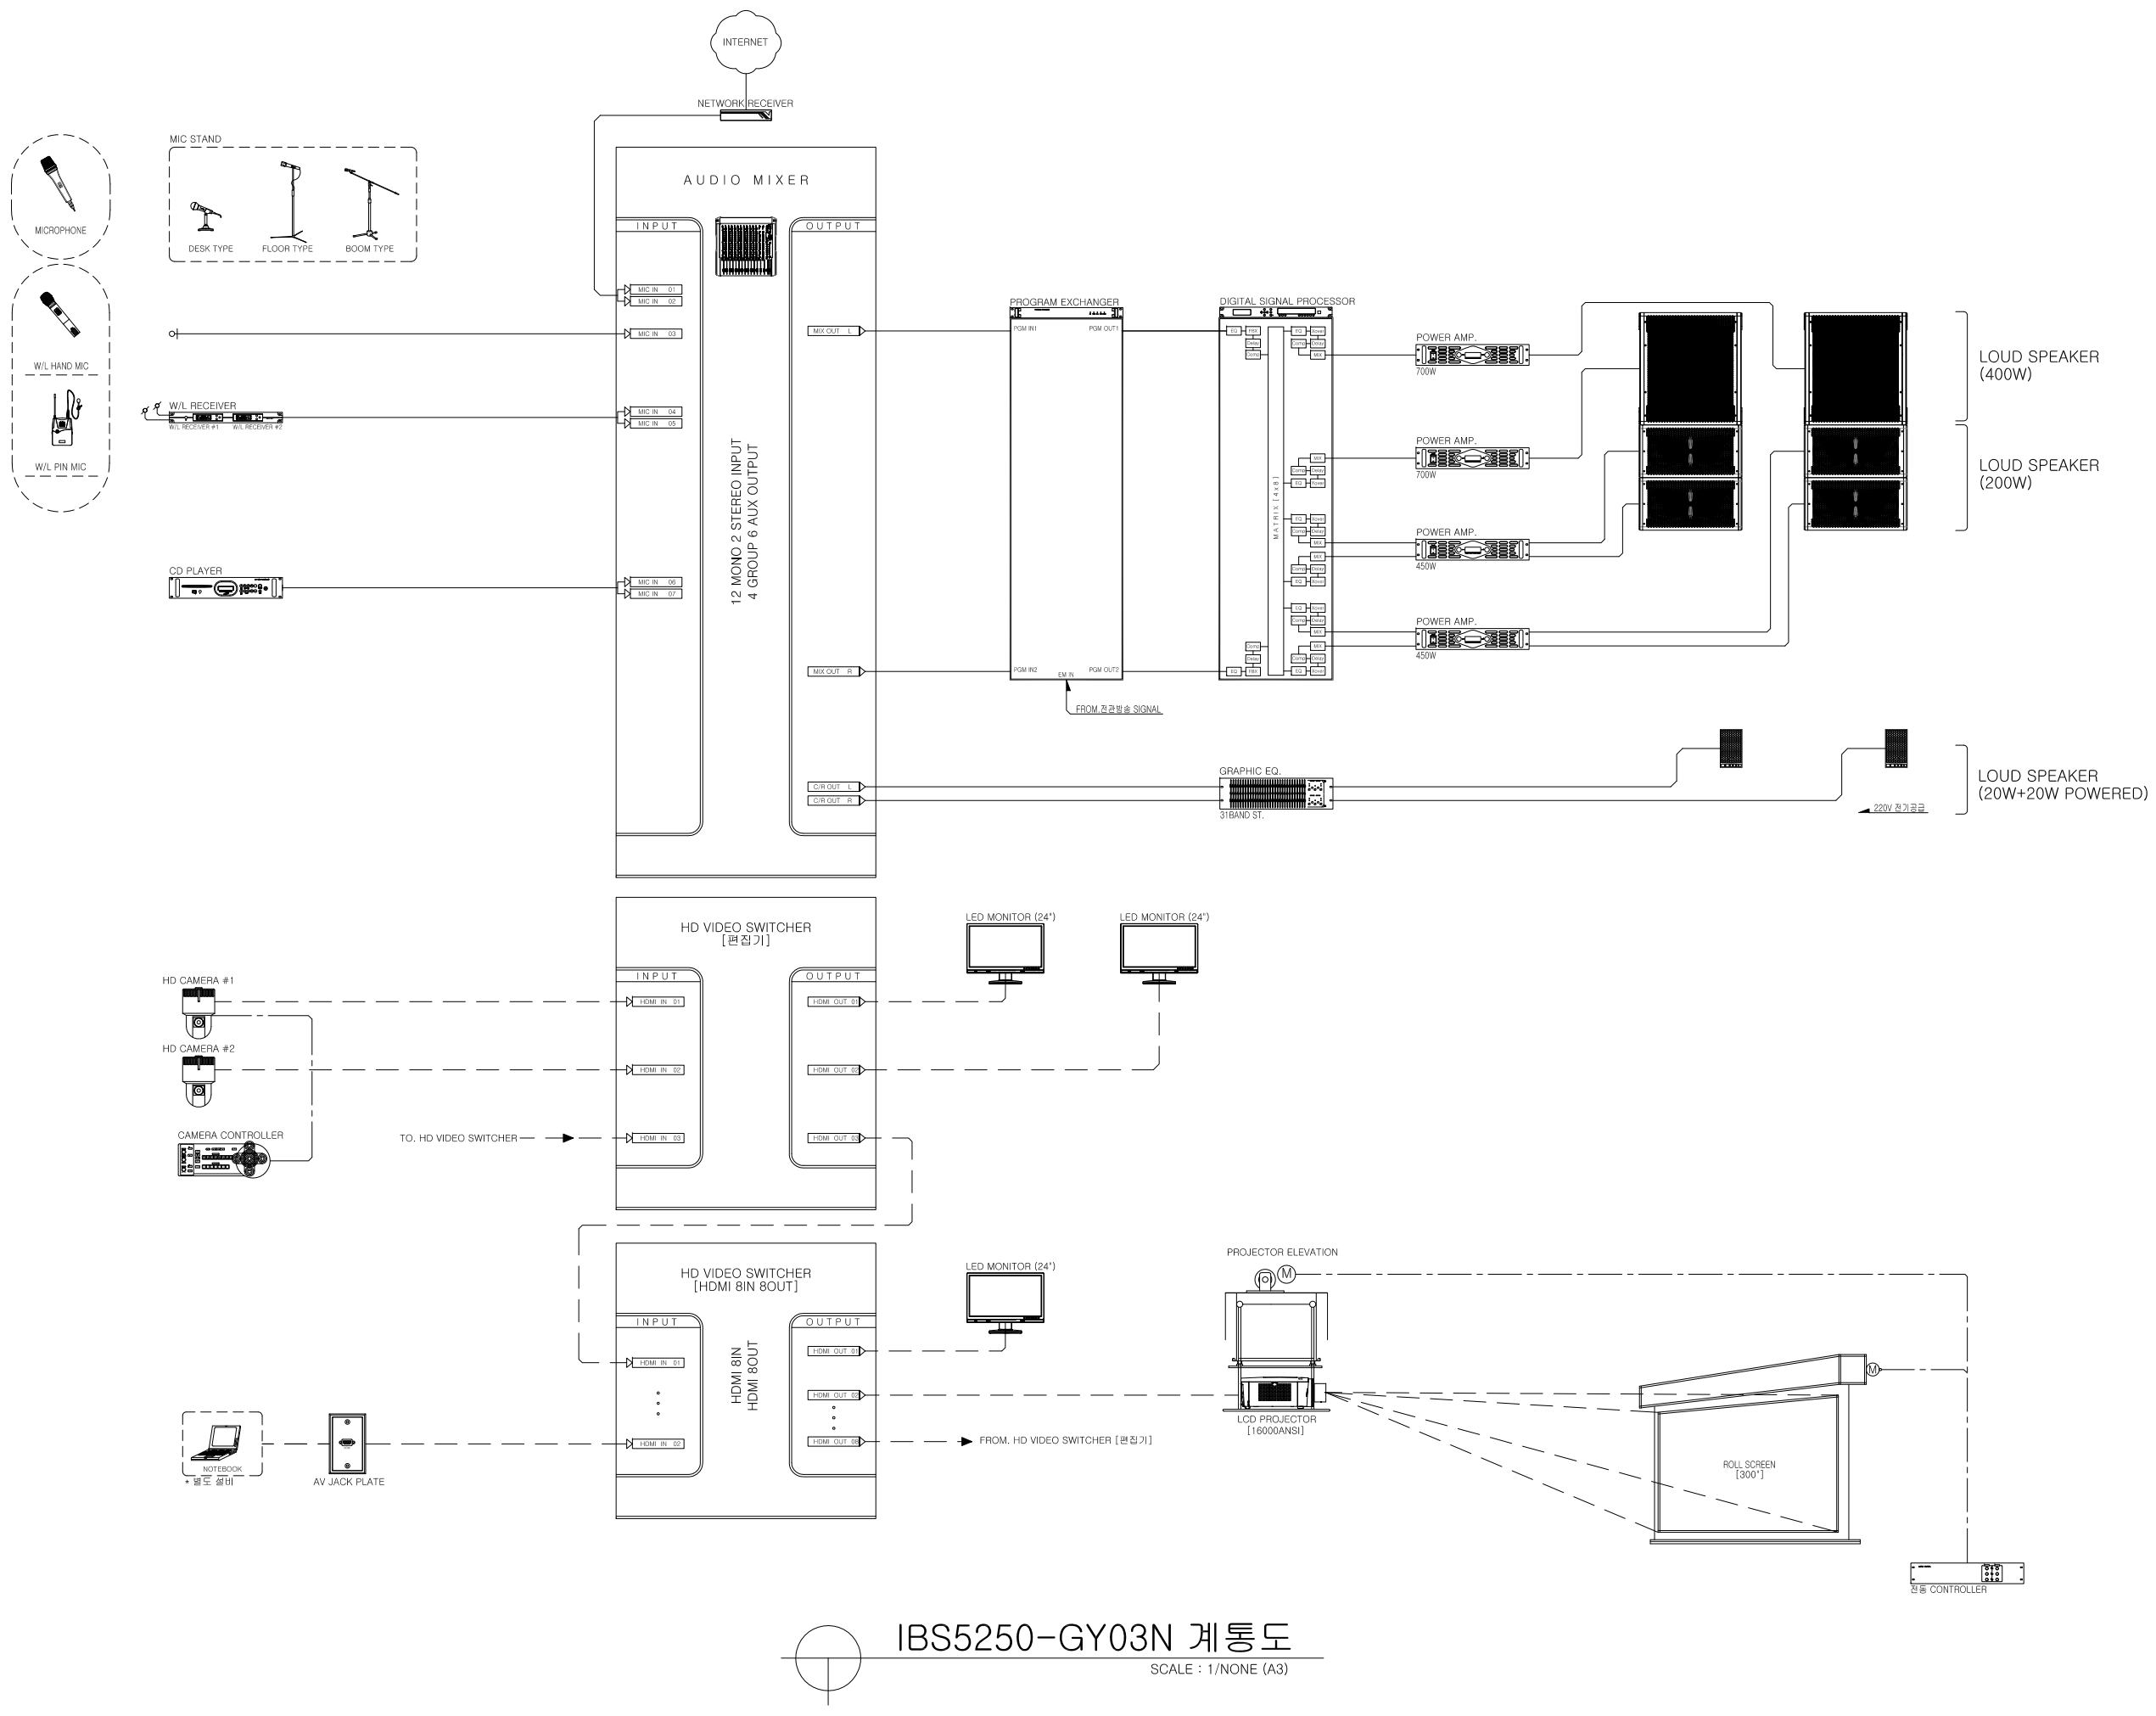

PROJECT TITLE :

NOTE :

IBS5250-GY03N 계통도
 SCALE : 1/NONE (A3)

NO.	DESCRIPTION

DRAWING TITLE :

IBS5250-GY03N 계통도

DRAWN BY :	SCALE :
REDREWN BY :	1/NONE (A3)
CHECKED BY :	DATA :
APPROVED BY :	

DRAWING NO.