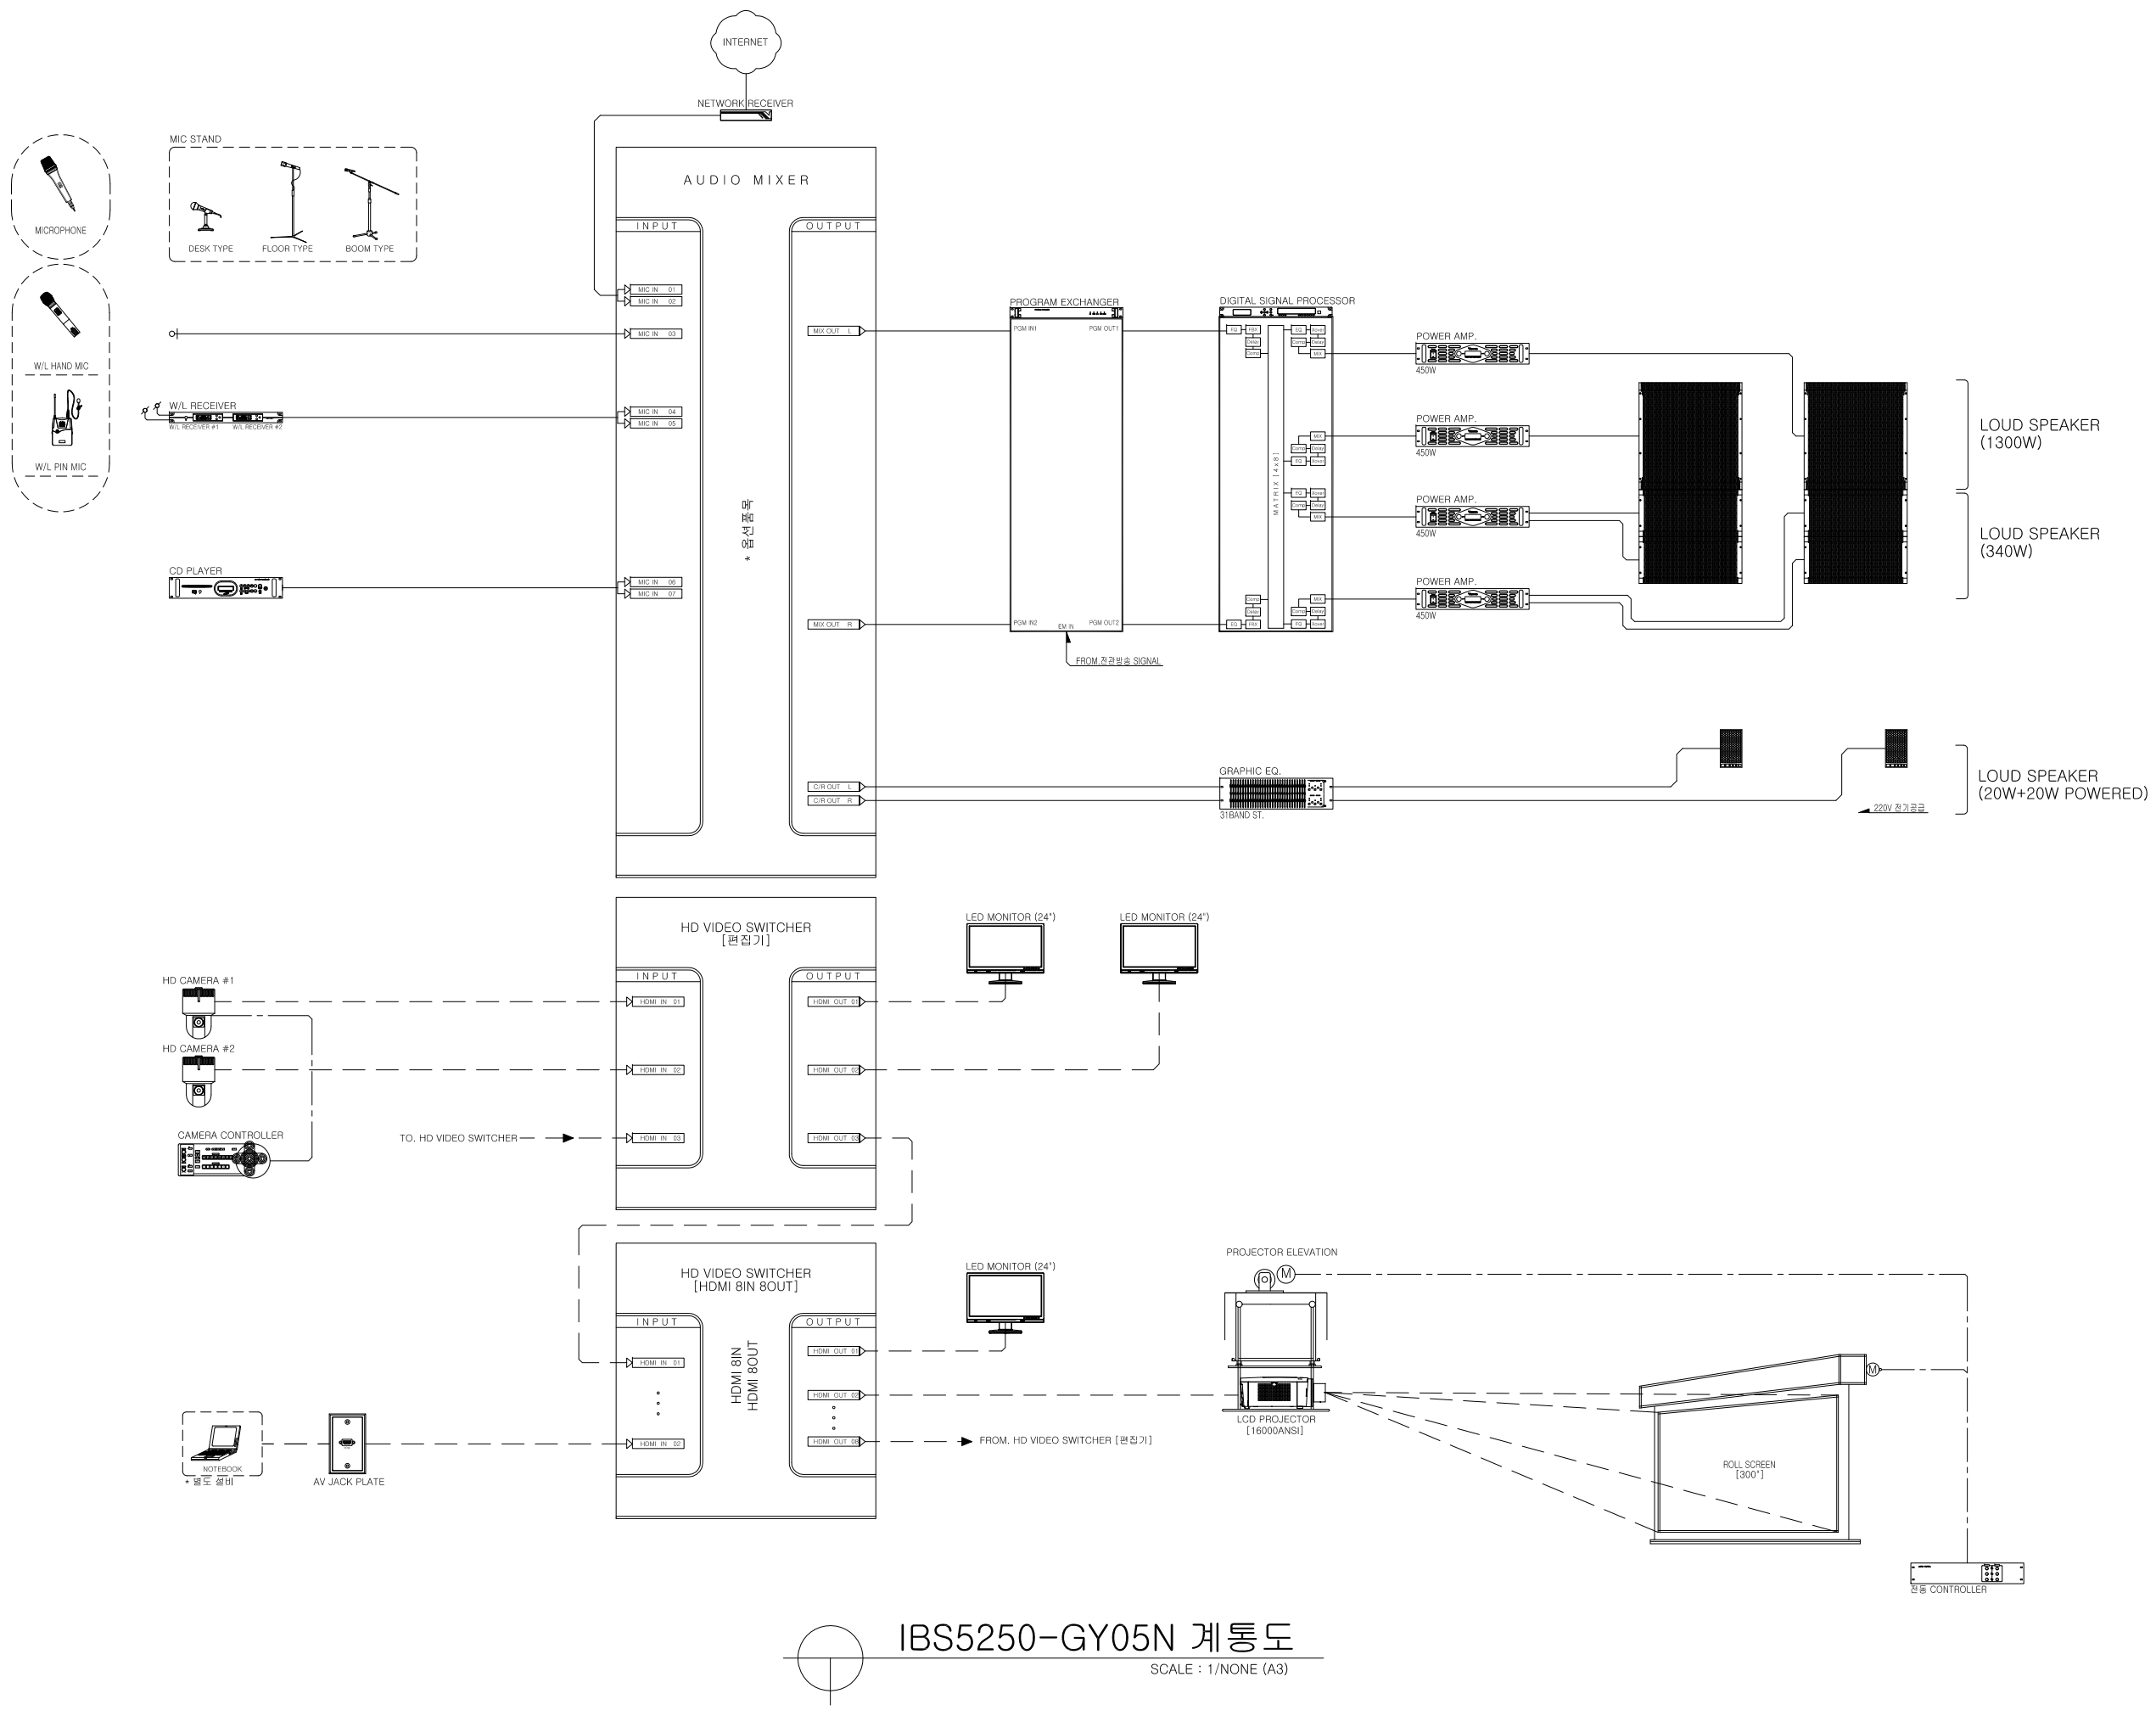

PROJECT TITLE :

NOTE :

IBS5250-GY05N 계통도
 SCALE : 1/NONE (A3)

NO.	DESCRIPTION
DRAWING TITLE :	
IBS5250-GY05N 계통도	
DRAWN BY :	SCALE :
REDREWN BY :	1/NONE (A3)
CHECKED BY :	DATA :
APPROVED BY :	
DRAWING NO.	