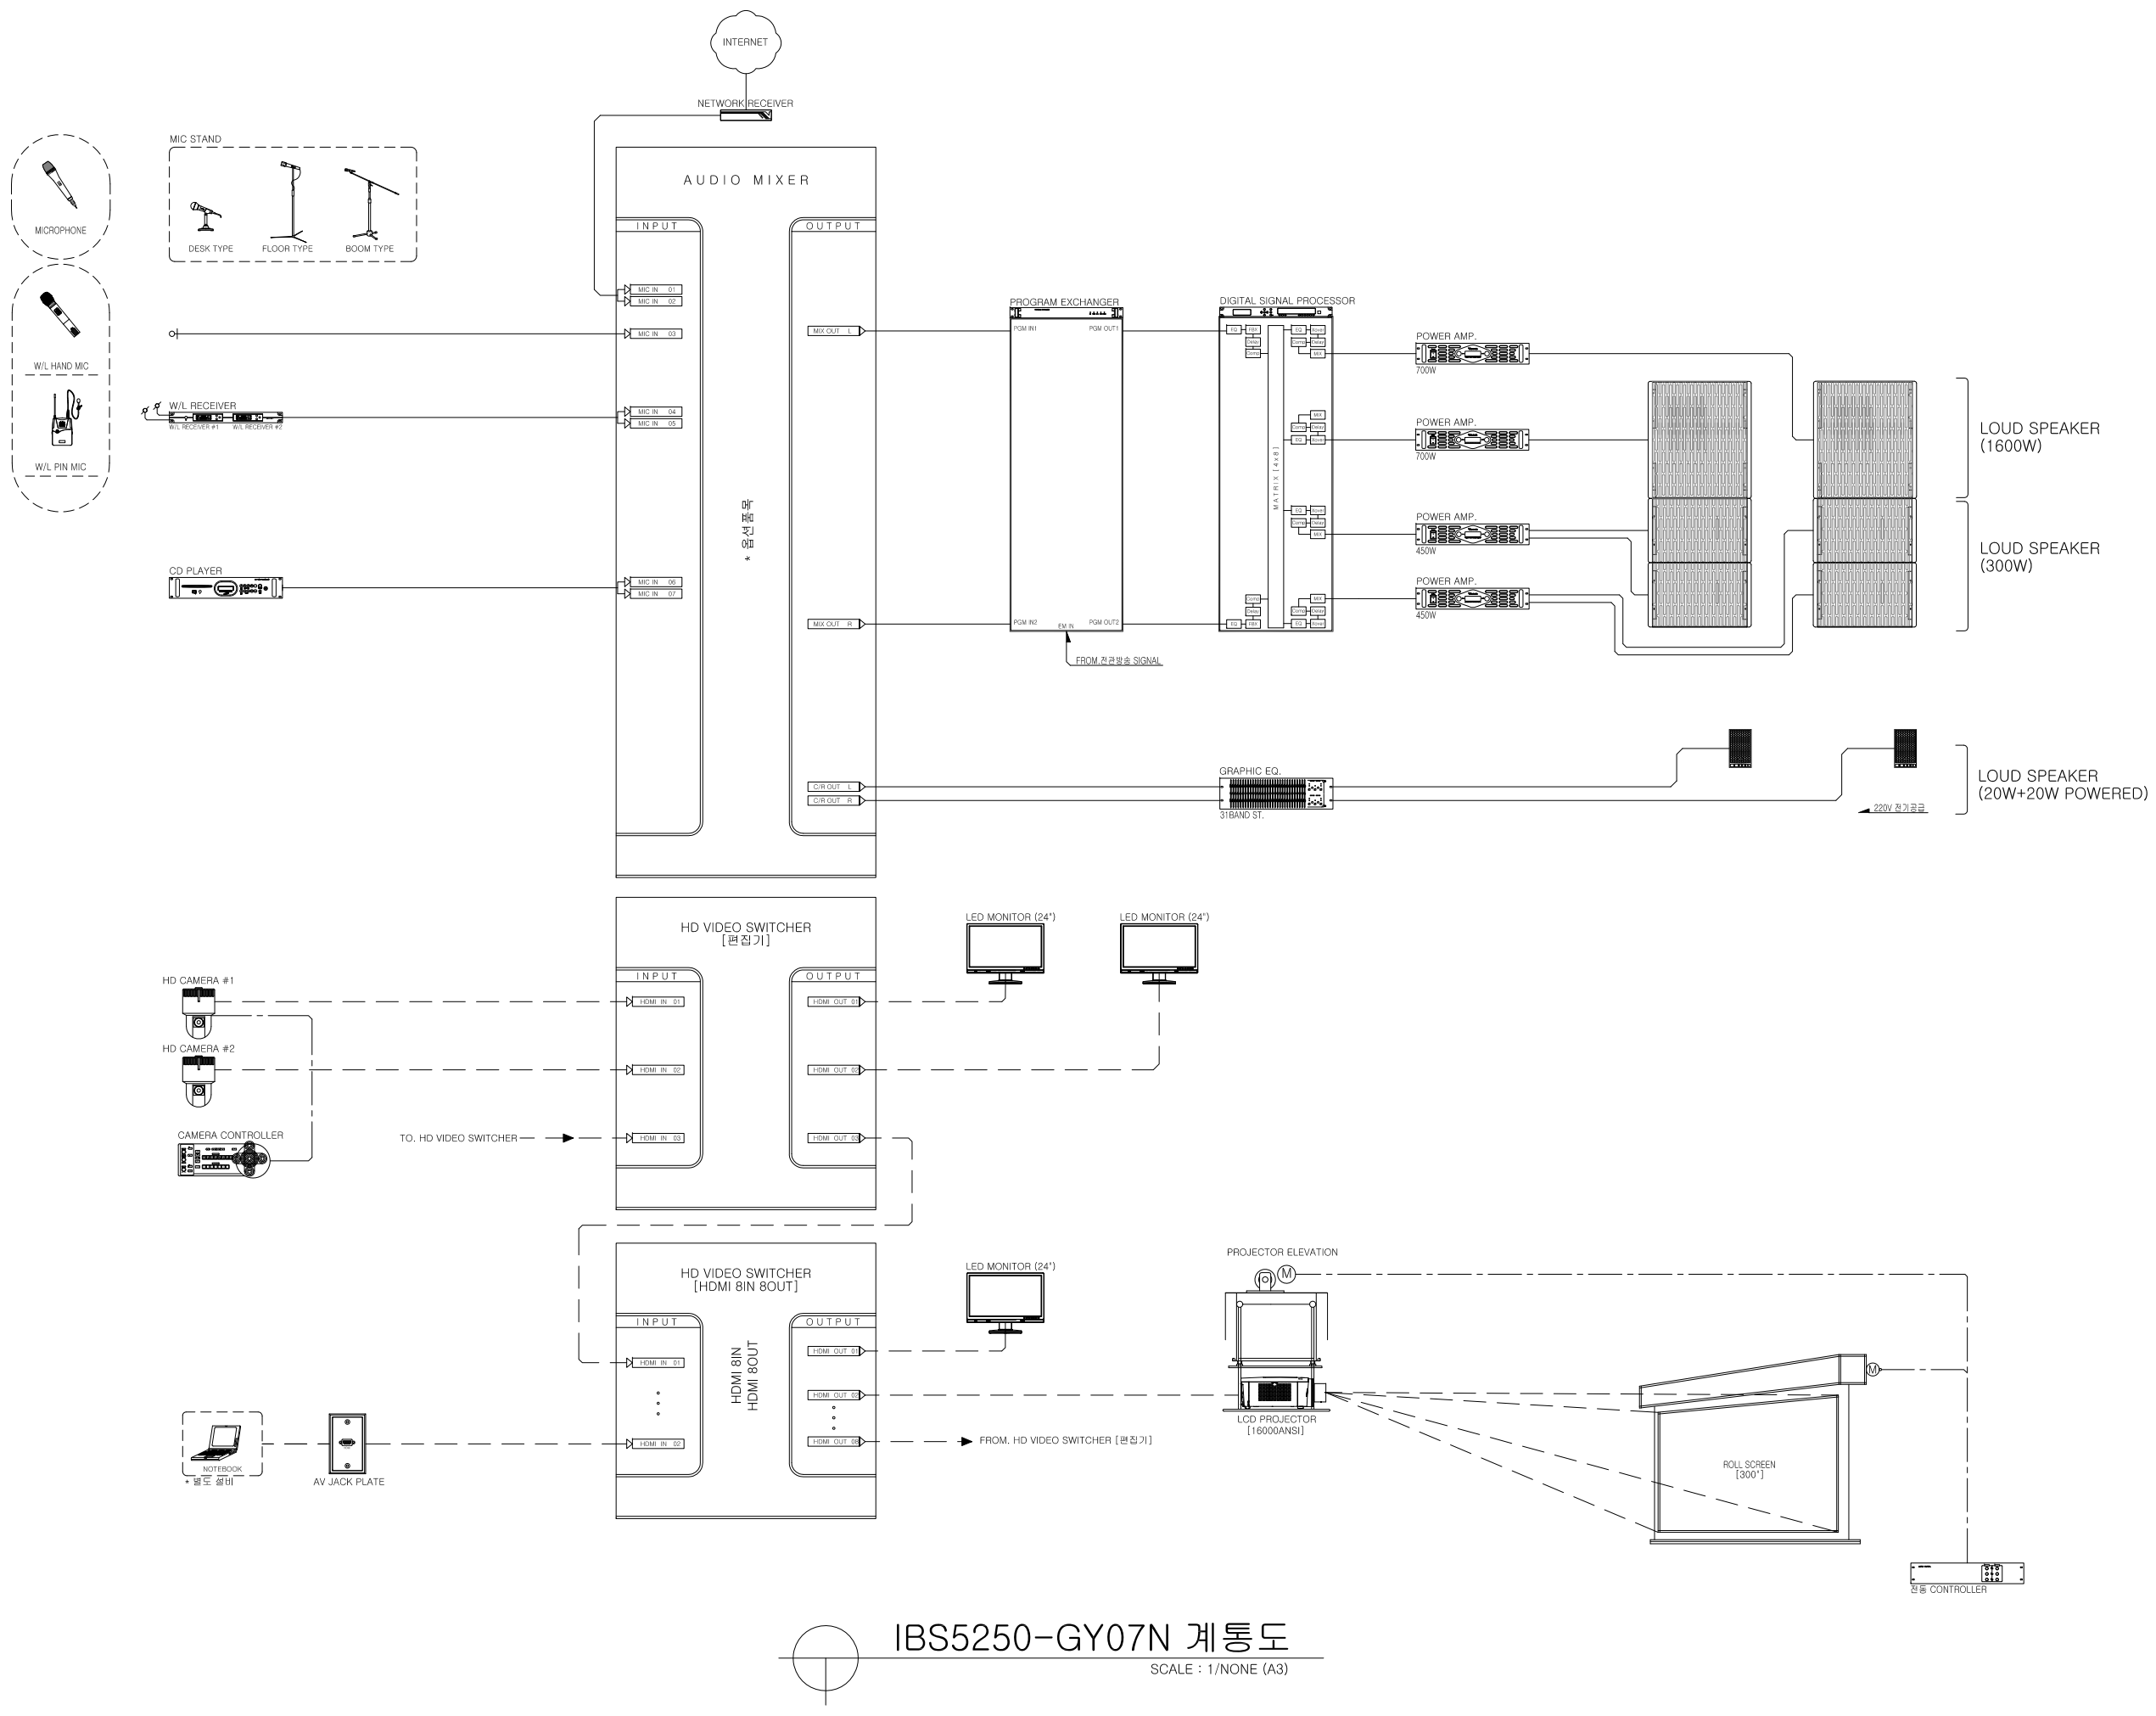

PROJECT TITLE :

NOTE :

IBS5250-GY07N 계통도
 SCALE : 1/NONE (A3)

NO.	DESCRIPTION
DRAWING TITLE :	
IBS5250-GY07N 계통도	
DRAWN BY :	SCALE :
REDREWN BY :	1/NONE (A3)
CHECKED BY :	DATA :
APPROVED BY :	
DRAWING NO.	