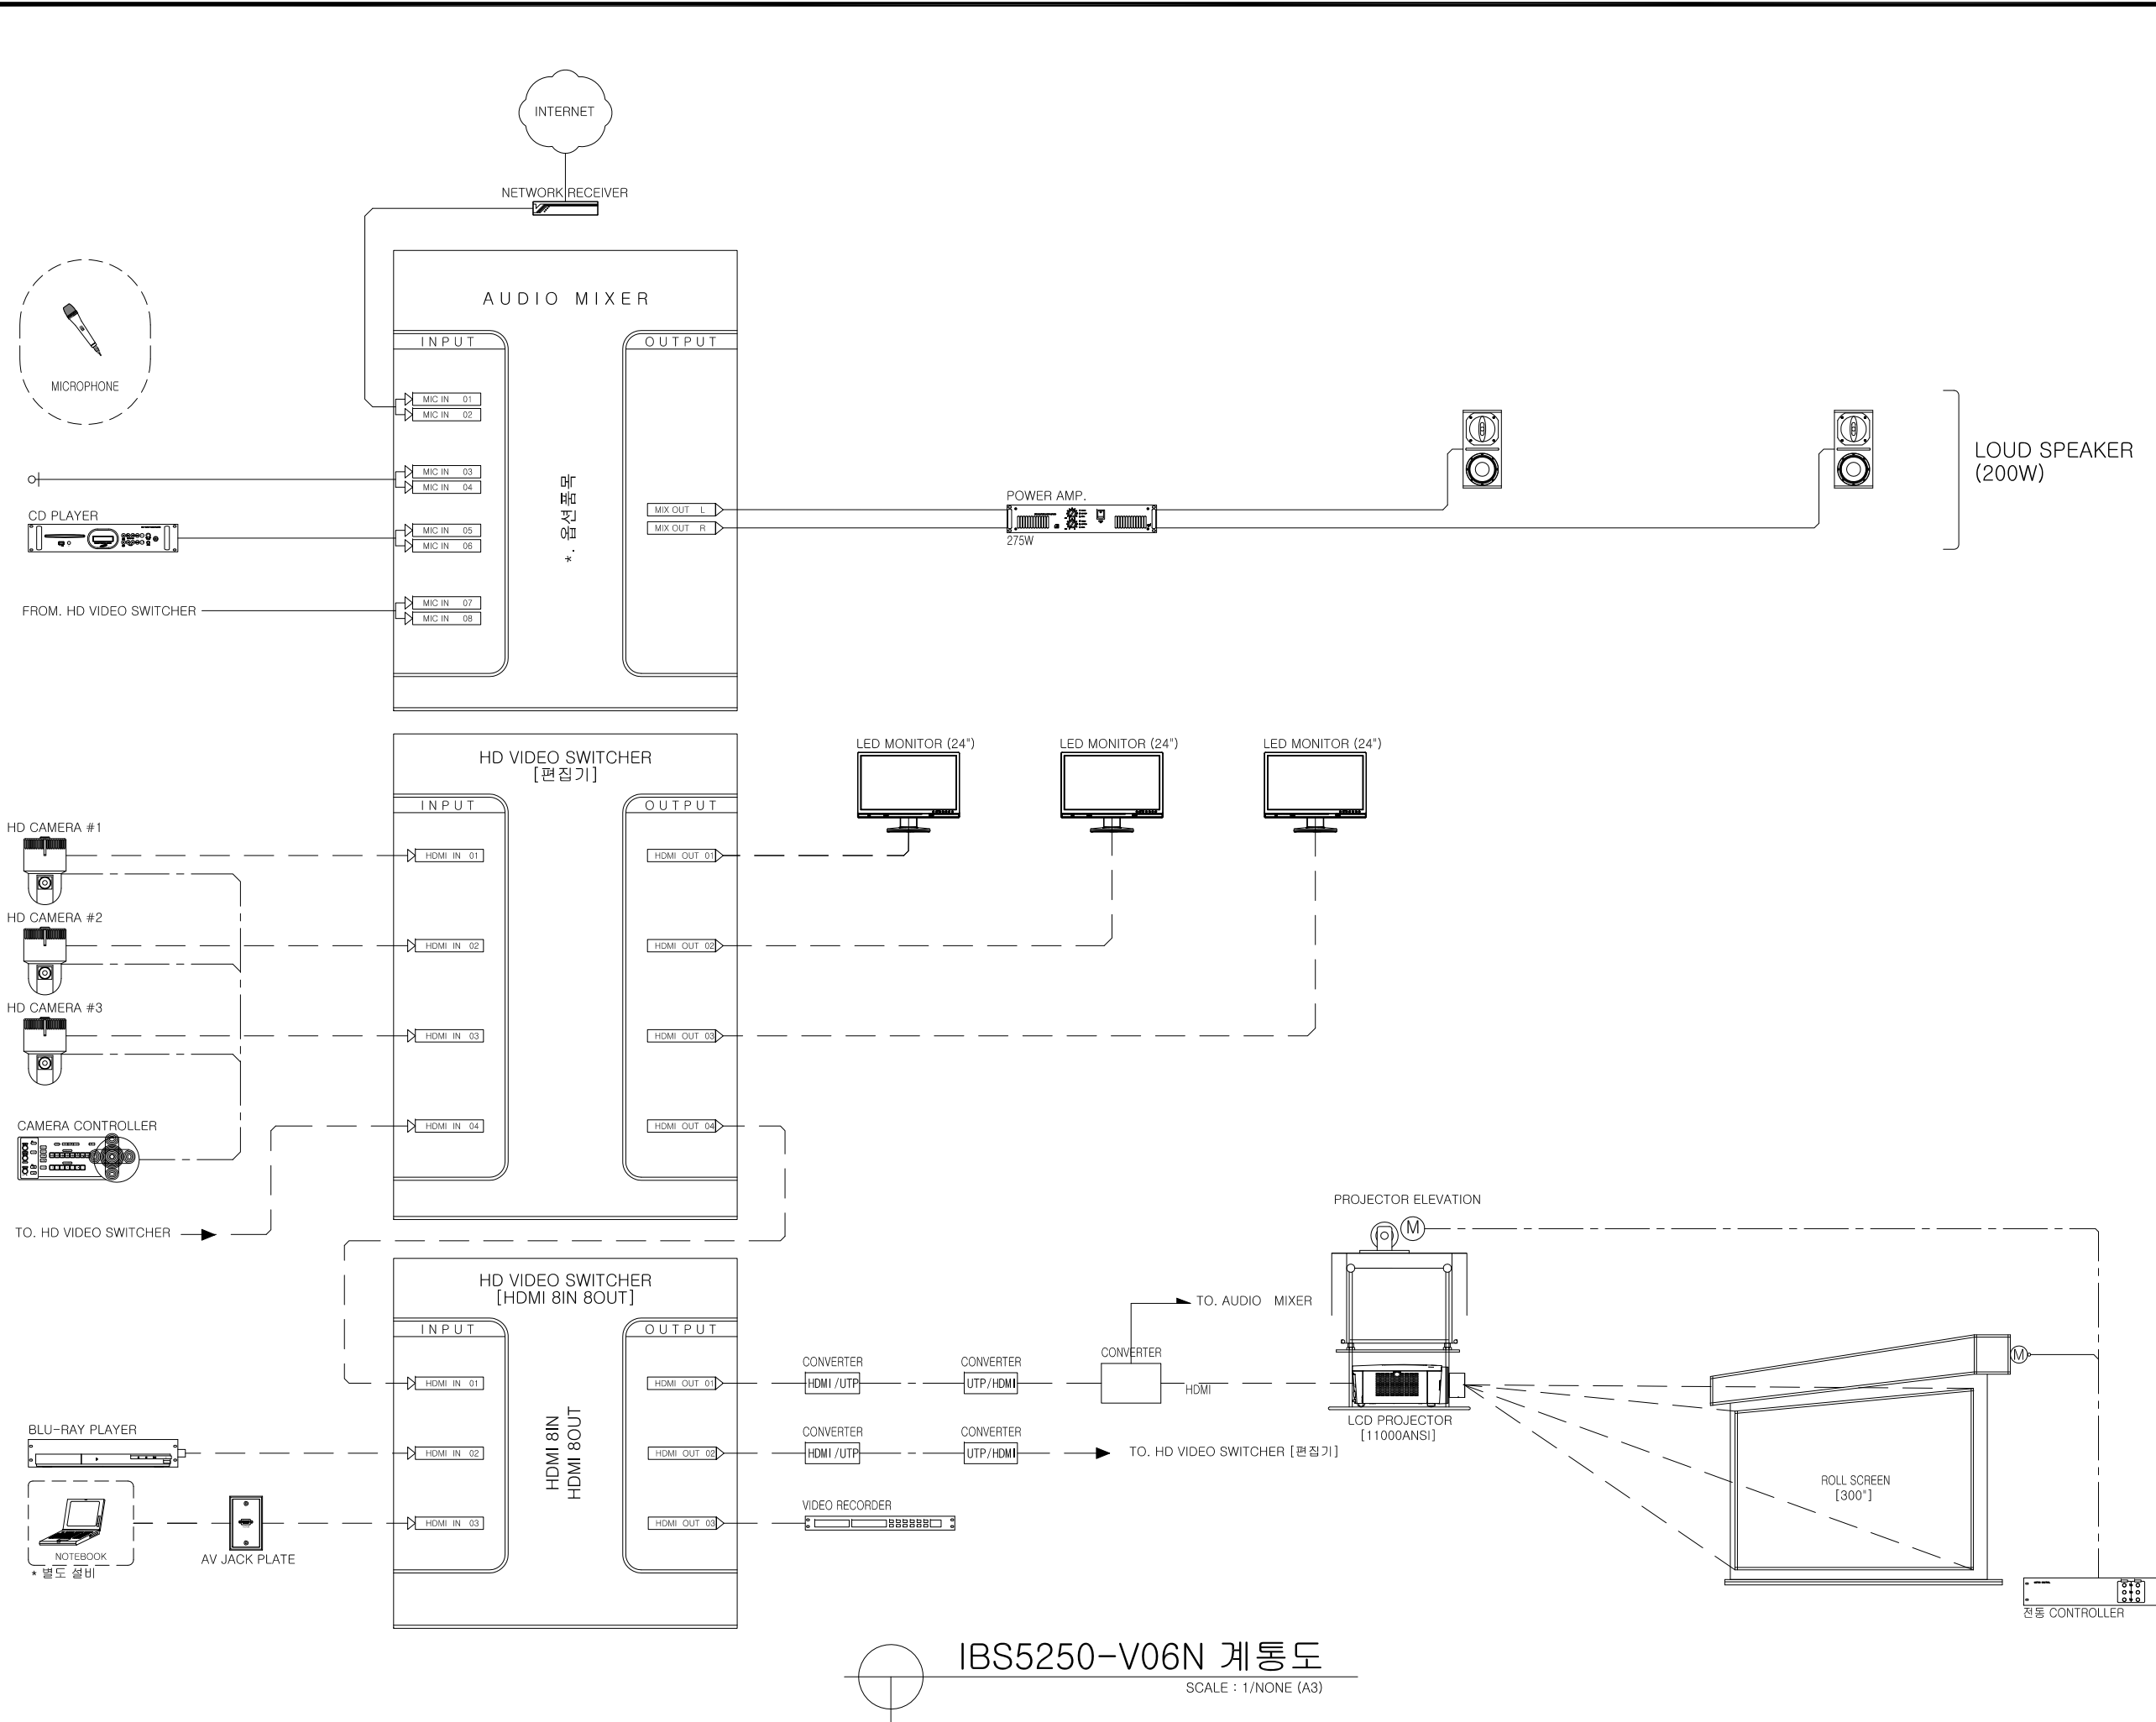

PROJECT TITLE :

NOTE :

IBS5250-V06N 계통도
 SCALE : 1/NONE (A3)

NO.	DESCRIPTION

DRAWING TITLE :

IBS5250-V06N 계통도

DRAWN BY :	SCALE :
REDREWN BY :	1/NONE (A3)
CHECKED BY :	DATA :
APPROVED BY :	

DRAWING NO.