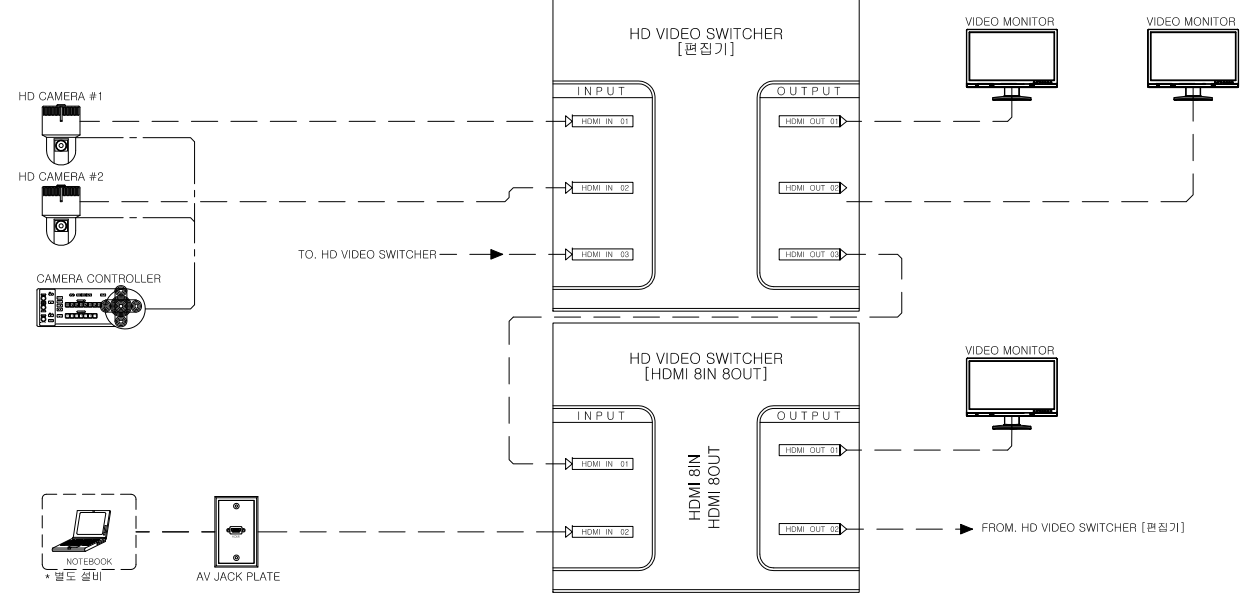

PROJECT TITLE :

NOTE :

IBS5250-GD06N 계통도
 SCALE : 1/NONE (A3)

NO.	DESCRIPTION

DRAWING TITLE :

IBS5250-GD06N 계통도

DRAWN BY :	SCALE :
REDREWN BY :	1/NONE (A3)
CHECKED BY :	DATA :
APPROVED BY :	

DRAWING NO.