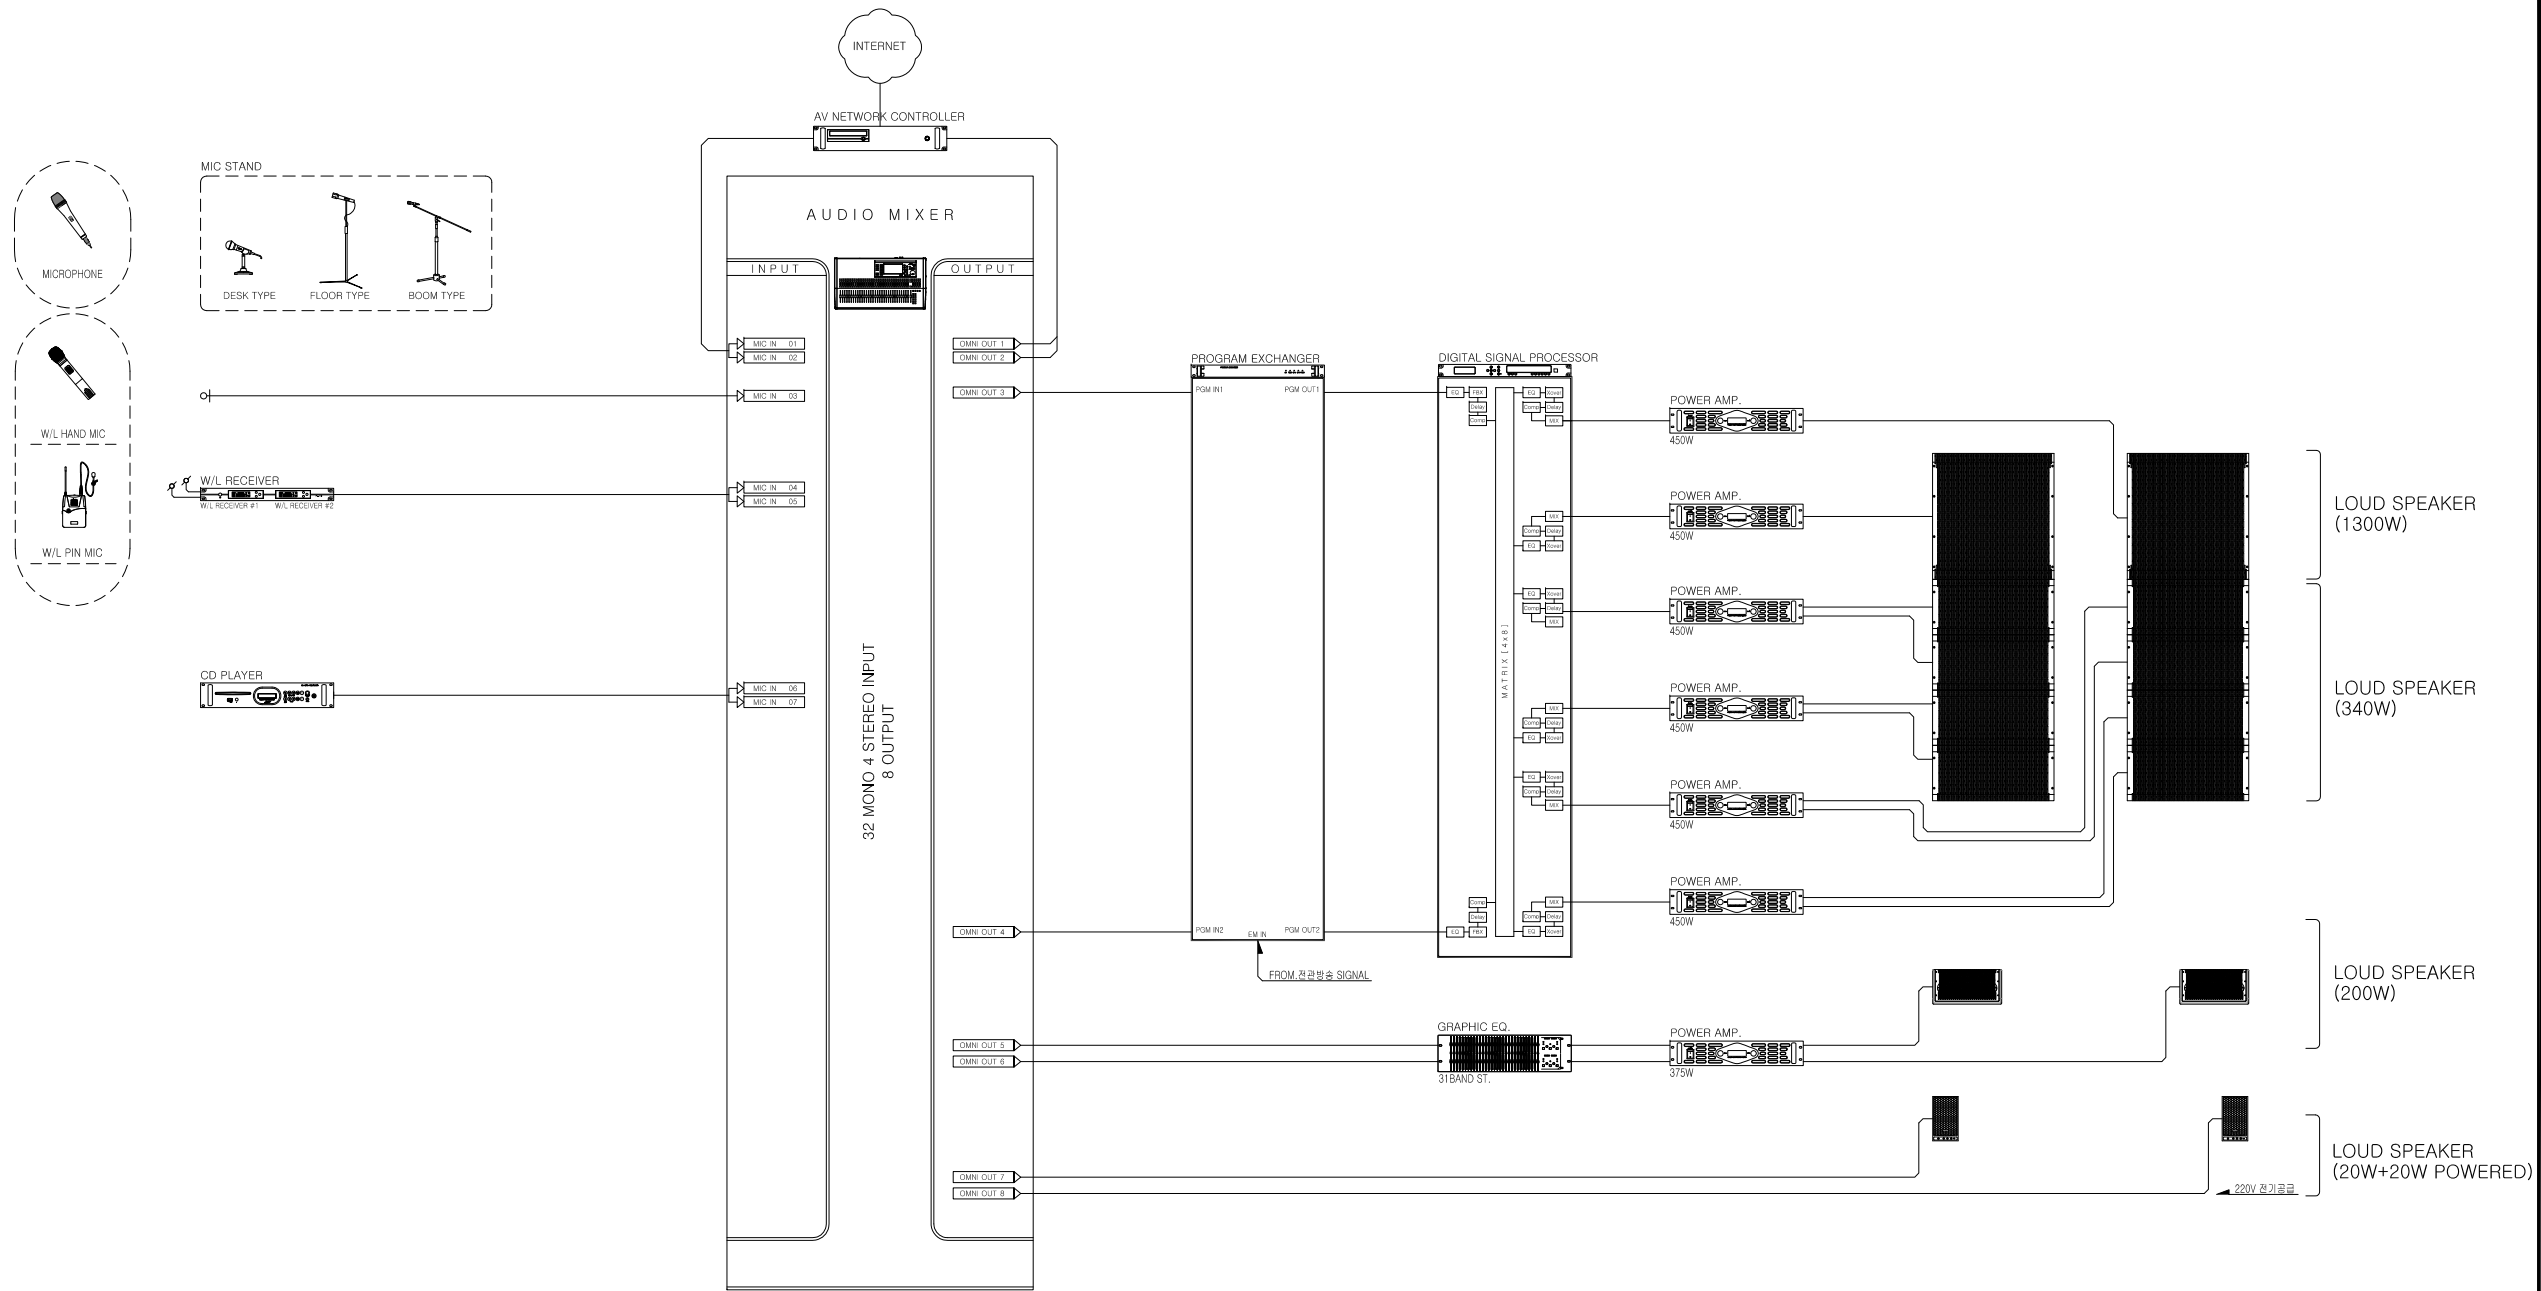

PROJECT TITLE :

NOTE :

IBS5250-GD06N 계통도
 SCALE : 1/NONE (A3)

NO.	DESCRIPTION

DRAWING TITLE :

IBS5250-GD06N 계통도

DRAWN BY :	SCALE :
REDREWN BY :	1/NONE (A3)
CHECKED BY :	DATA :
APPROVED BY :	

DRAWING NO.