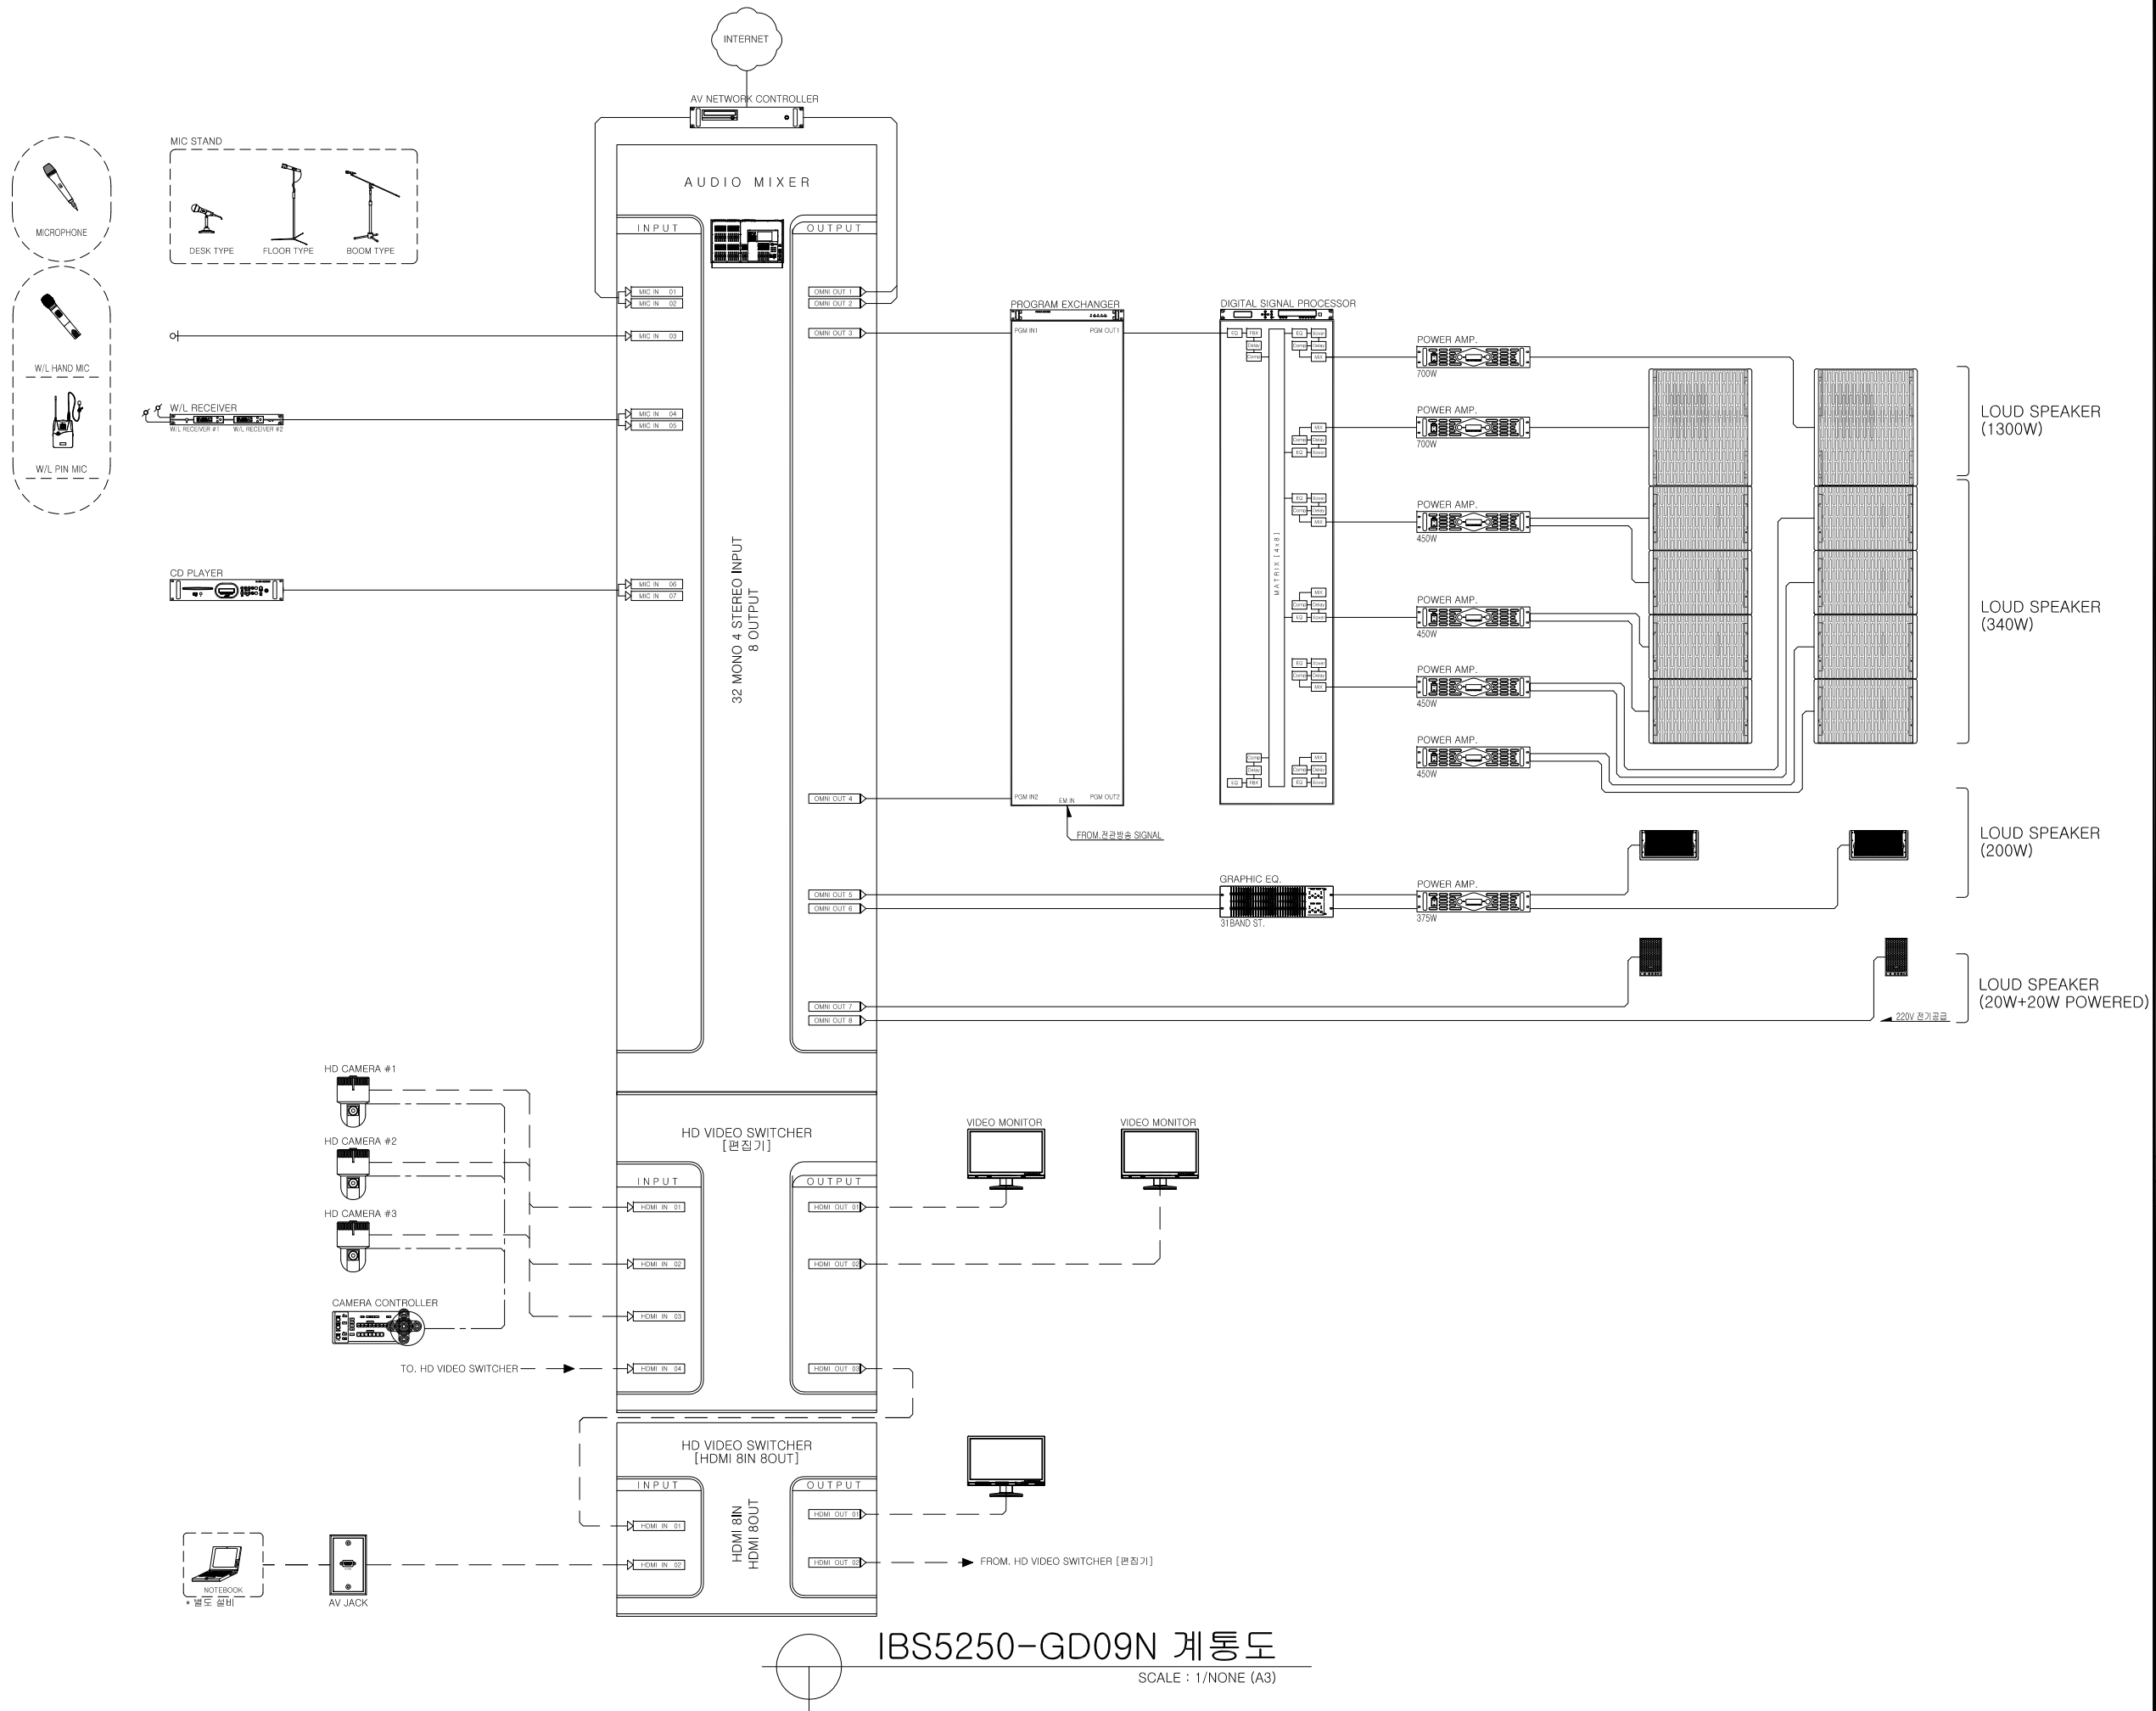

PROJECT TITLE :

NOTE :

IBS5250-GD09N 계통도
 SCALE : 1/NONE (A3)

NO.	DESCRIPTION

DRAWING TITLE :

IBS5250-GD09N 계통도

DRAWN BY :	SCALE :
REDREWN BY :	1/NONE (A3)
CHECKED BY :	DATA :
APPROVED BY :	

DRAWING NO.