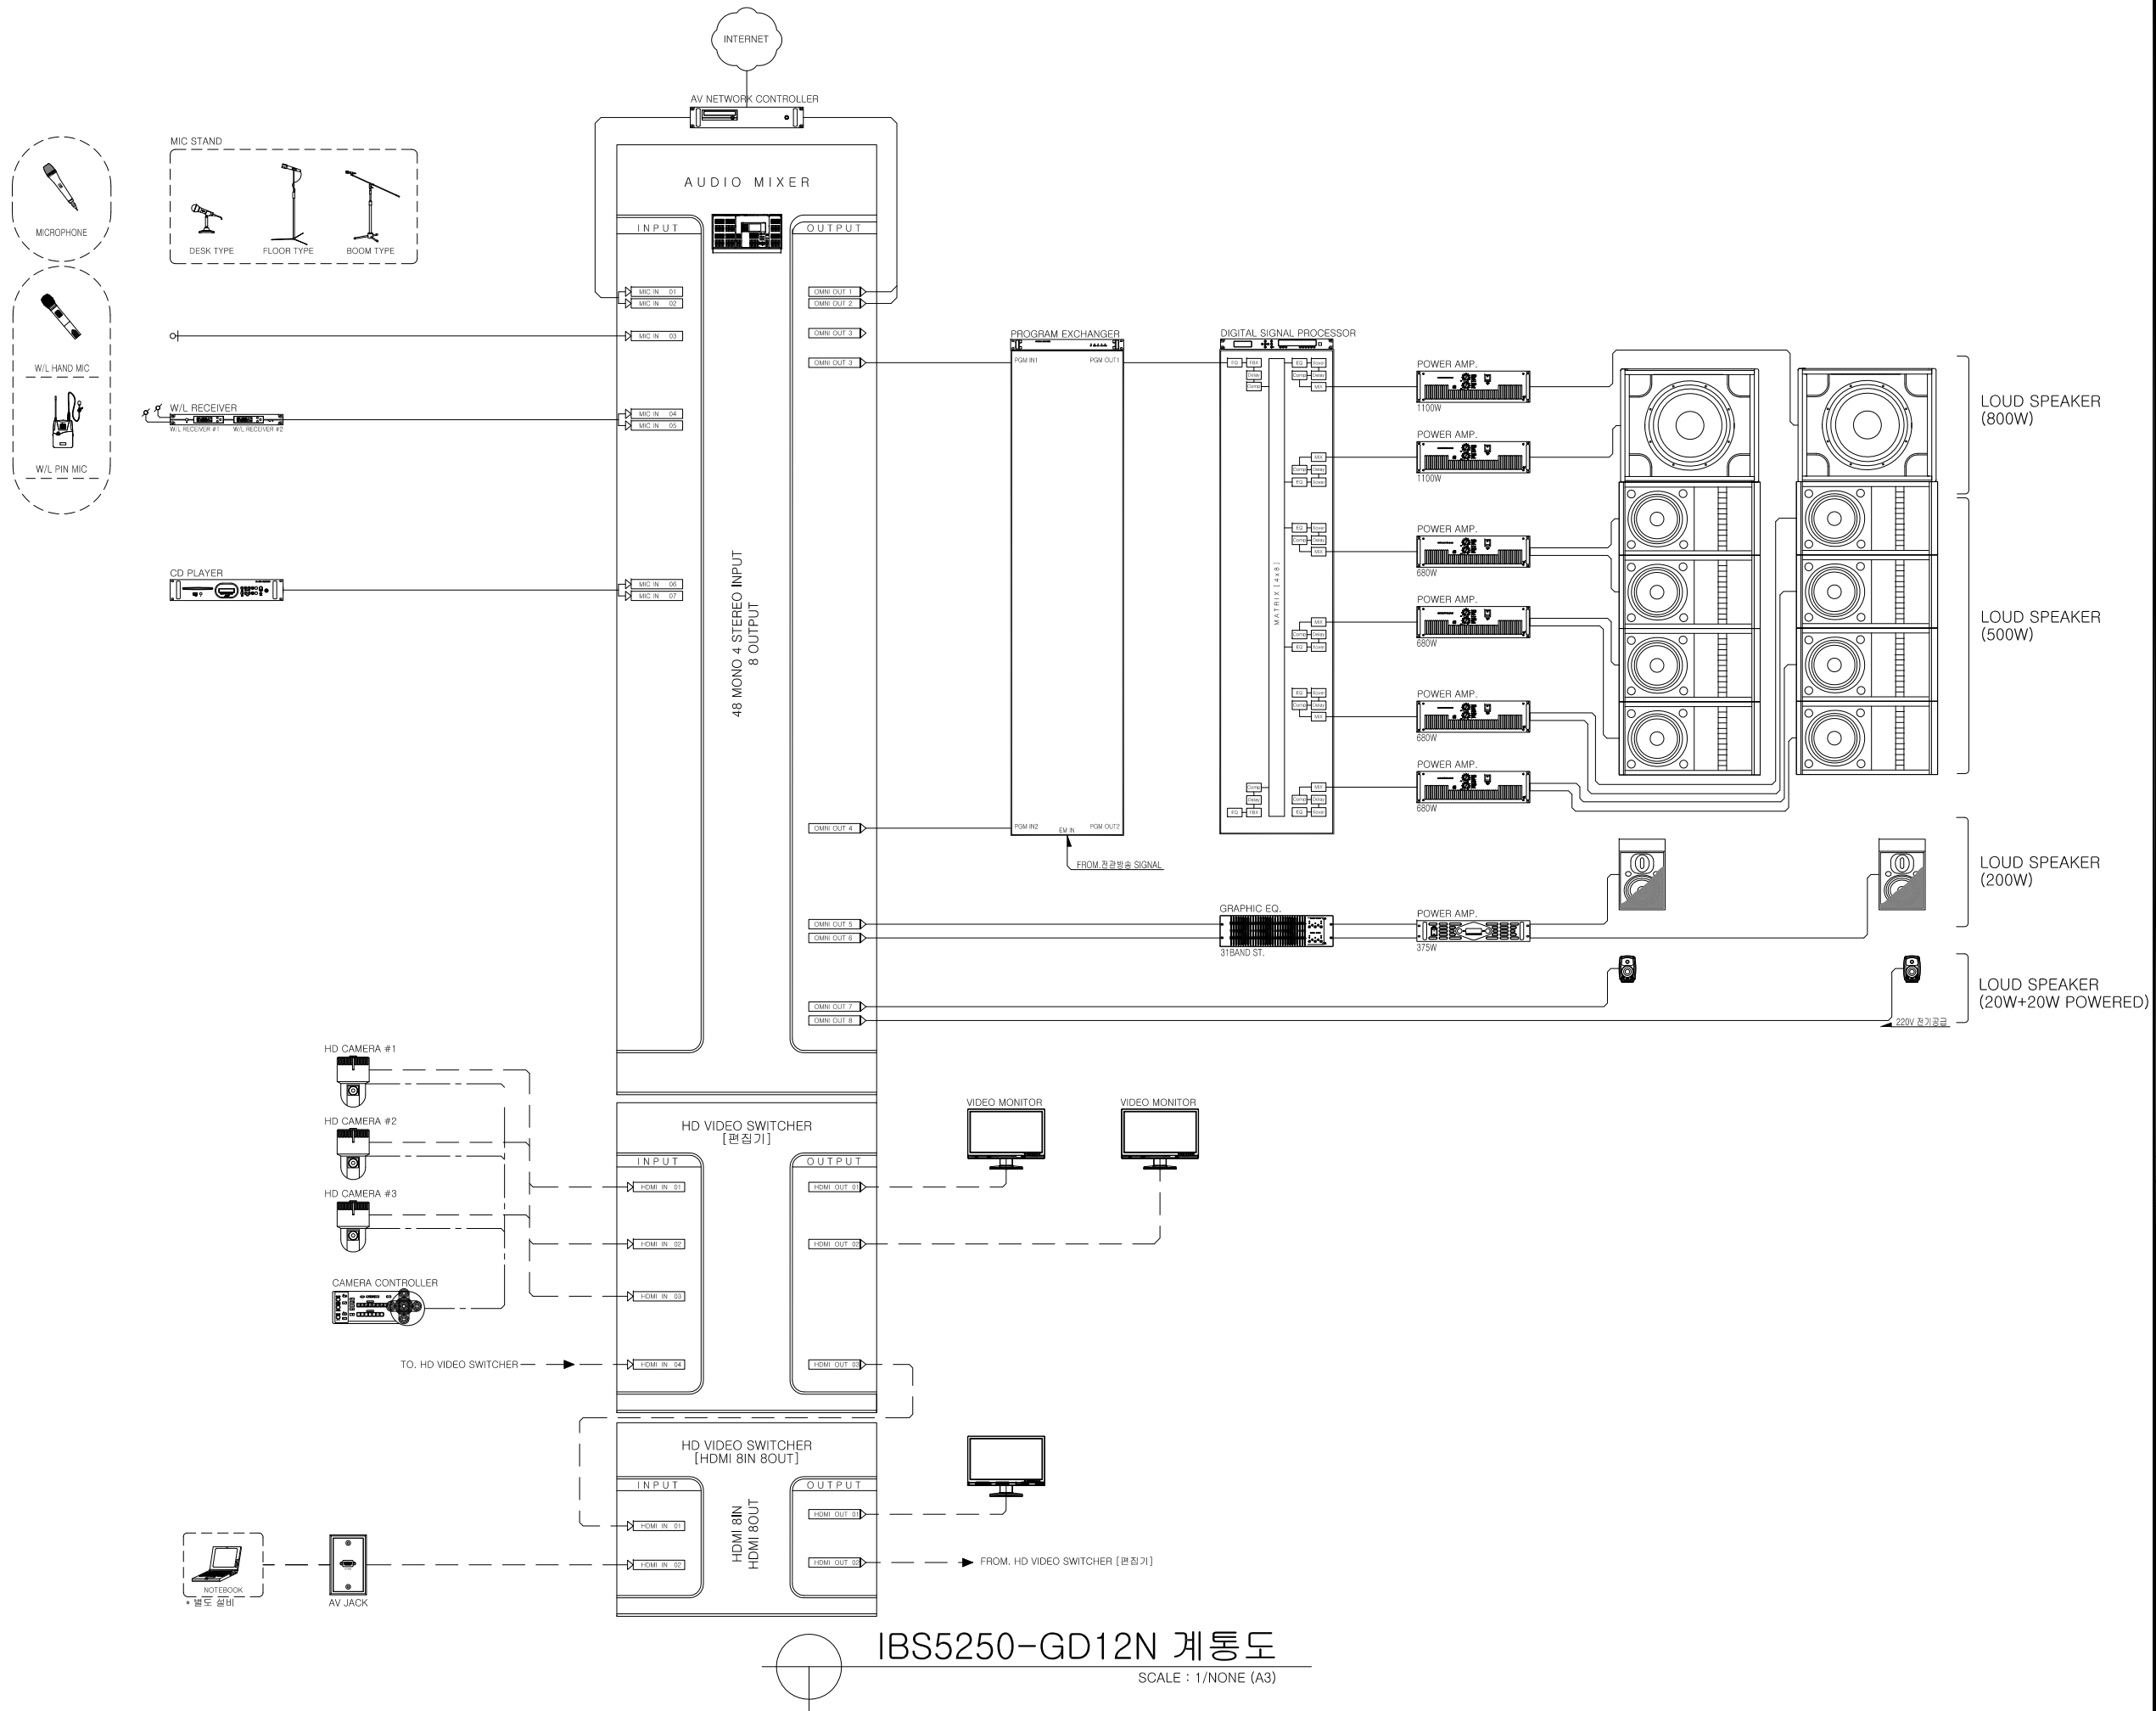

PROJECT TITLE :

NOTE :

IBS5250-GD12N 계통도
 SCALE : 1/NONE (A3)

NO.	DESCRIPTION

DRAWING TITLE :

IBS5250-GD12N 계통도

DRAWN BY :	SCALE :
REDREWN BY :	1/NONE (A3)
CHECKED BY :	DATA :
APPROVED BY :	

DRAWING NO.