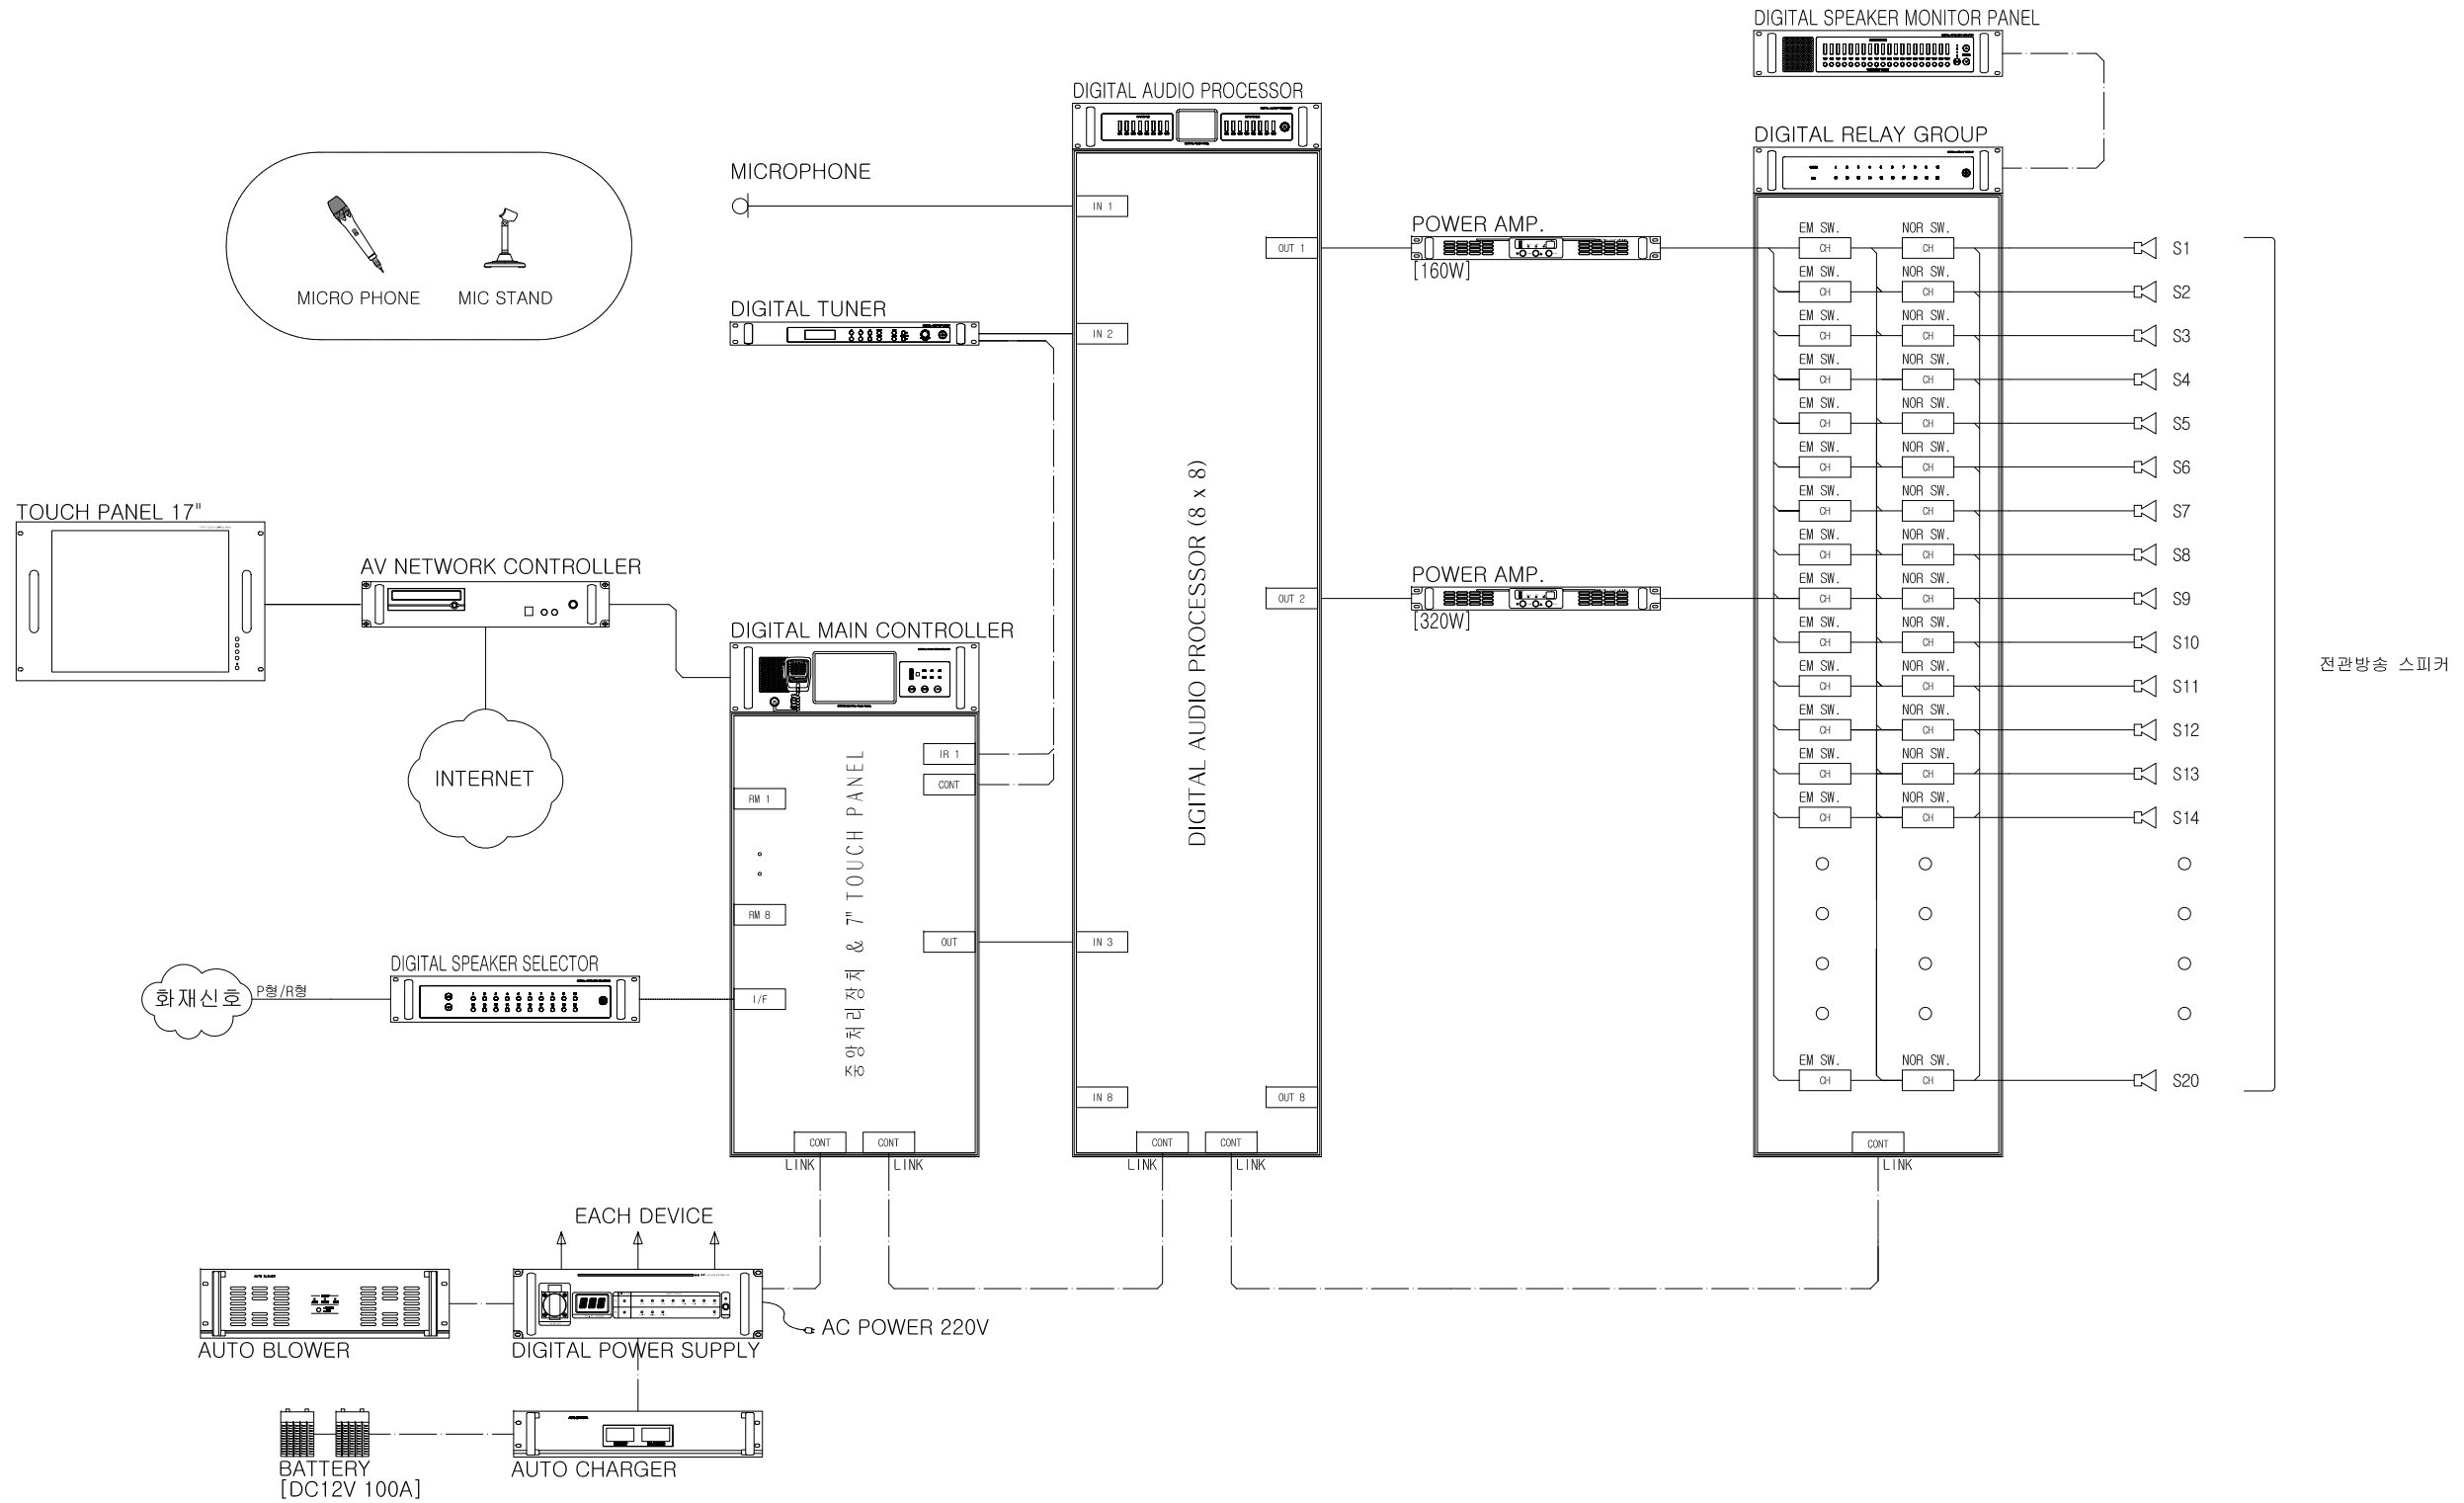

PROJECT TITLE :

NOTE :

전관방송 스피커

NO.	DESCRIPTION	DATE

DRAWING TITLE :

IBS5250-SC02A 계통도 -1

DRAWN BY :	SCALE :
REDREWN BY :	1/NONE (A3)
CHECKED BY :	DATA :
APPROVED BY :	

DRAWING NO.

IBS5250-SC02A 계통도 -1
 SCALE : 1/NONE (A3)

PROJECT TITLE :

NOTE :

IBS5250-SC02A 계통도 -2
SCALE : 1/NONE (A3)

NO.	DESCRIPTION	DATE

DRAWING TITLE :

IBS5250-SC02A 계통도 -2

DRAWN BY :	SCALE :
REDREWN BY :	1/NONE (A3)
CHECKED BY :	DATA :
APPROVED BY :	

DRAWING NO.

PROJECT TITLE :

NOTE :

NO.	DESCRIPTION	DATE

DRAWING TITLE :

IBS5250-SC02A 계통도 -3

DRAWN BY :

SCALE :