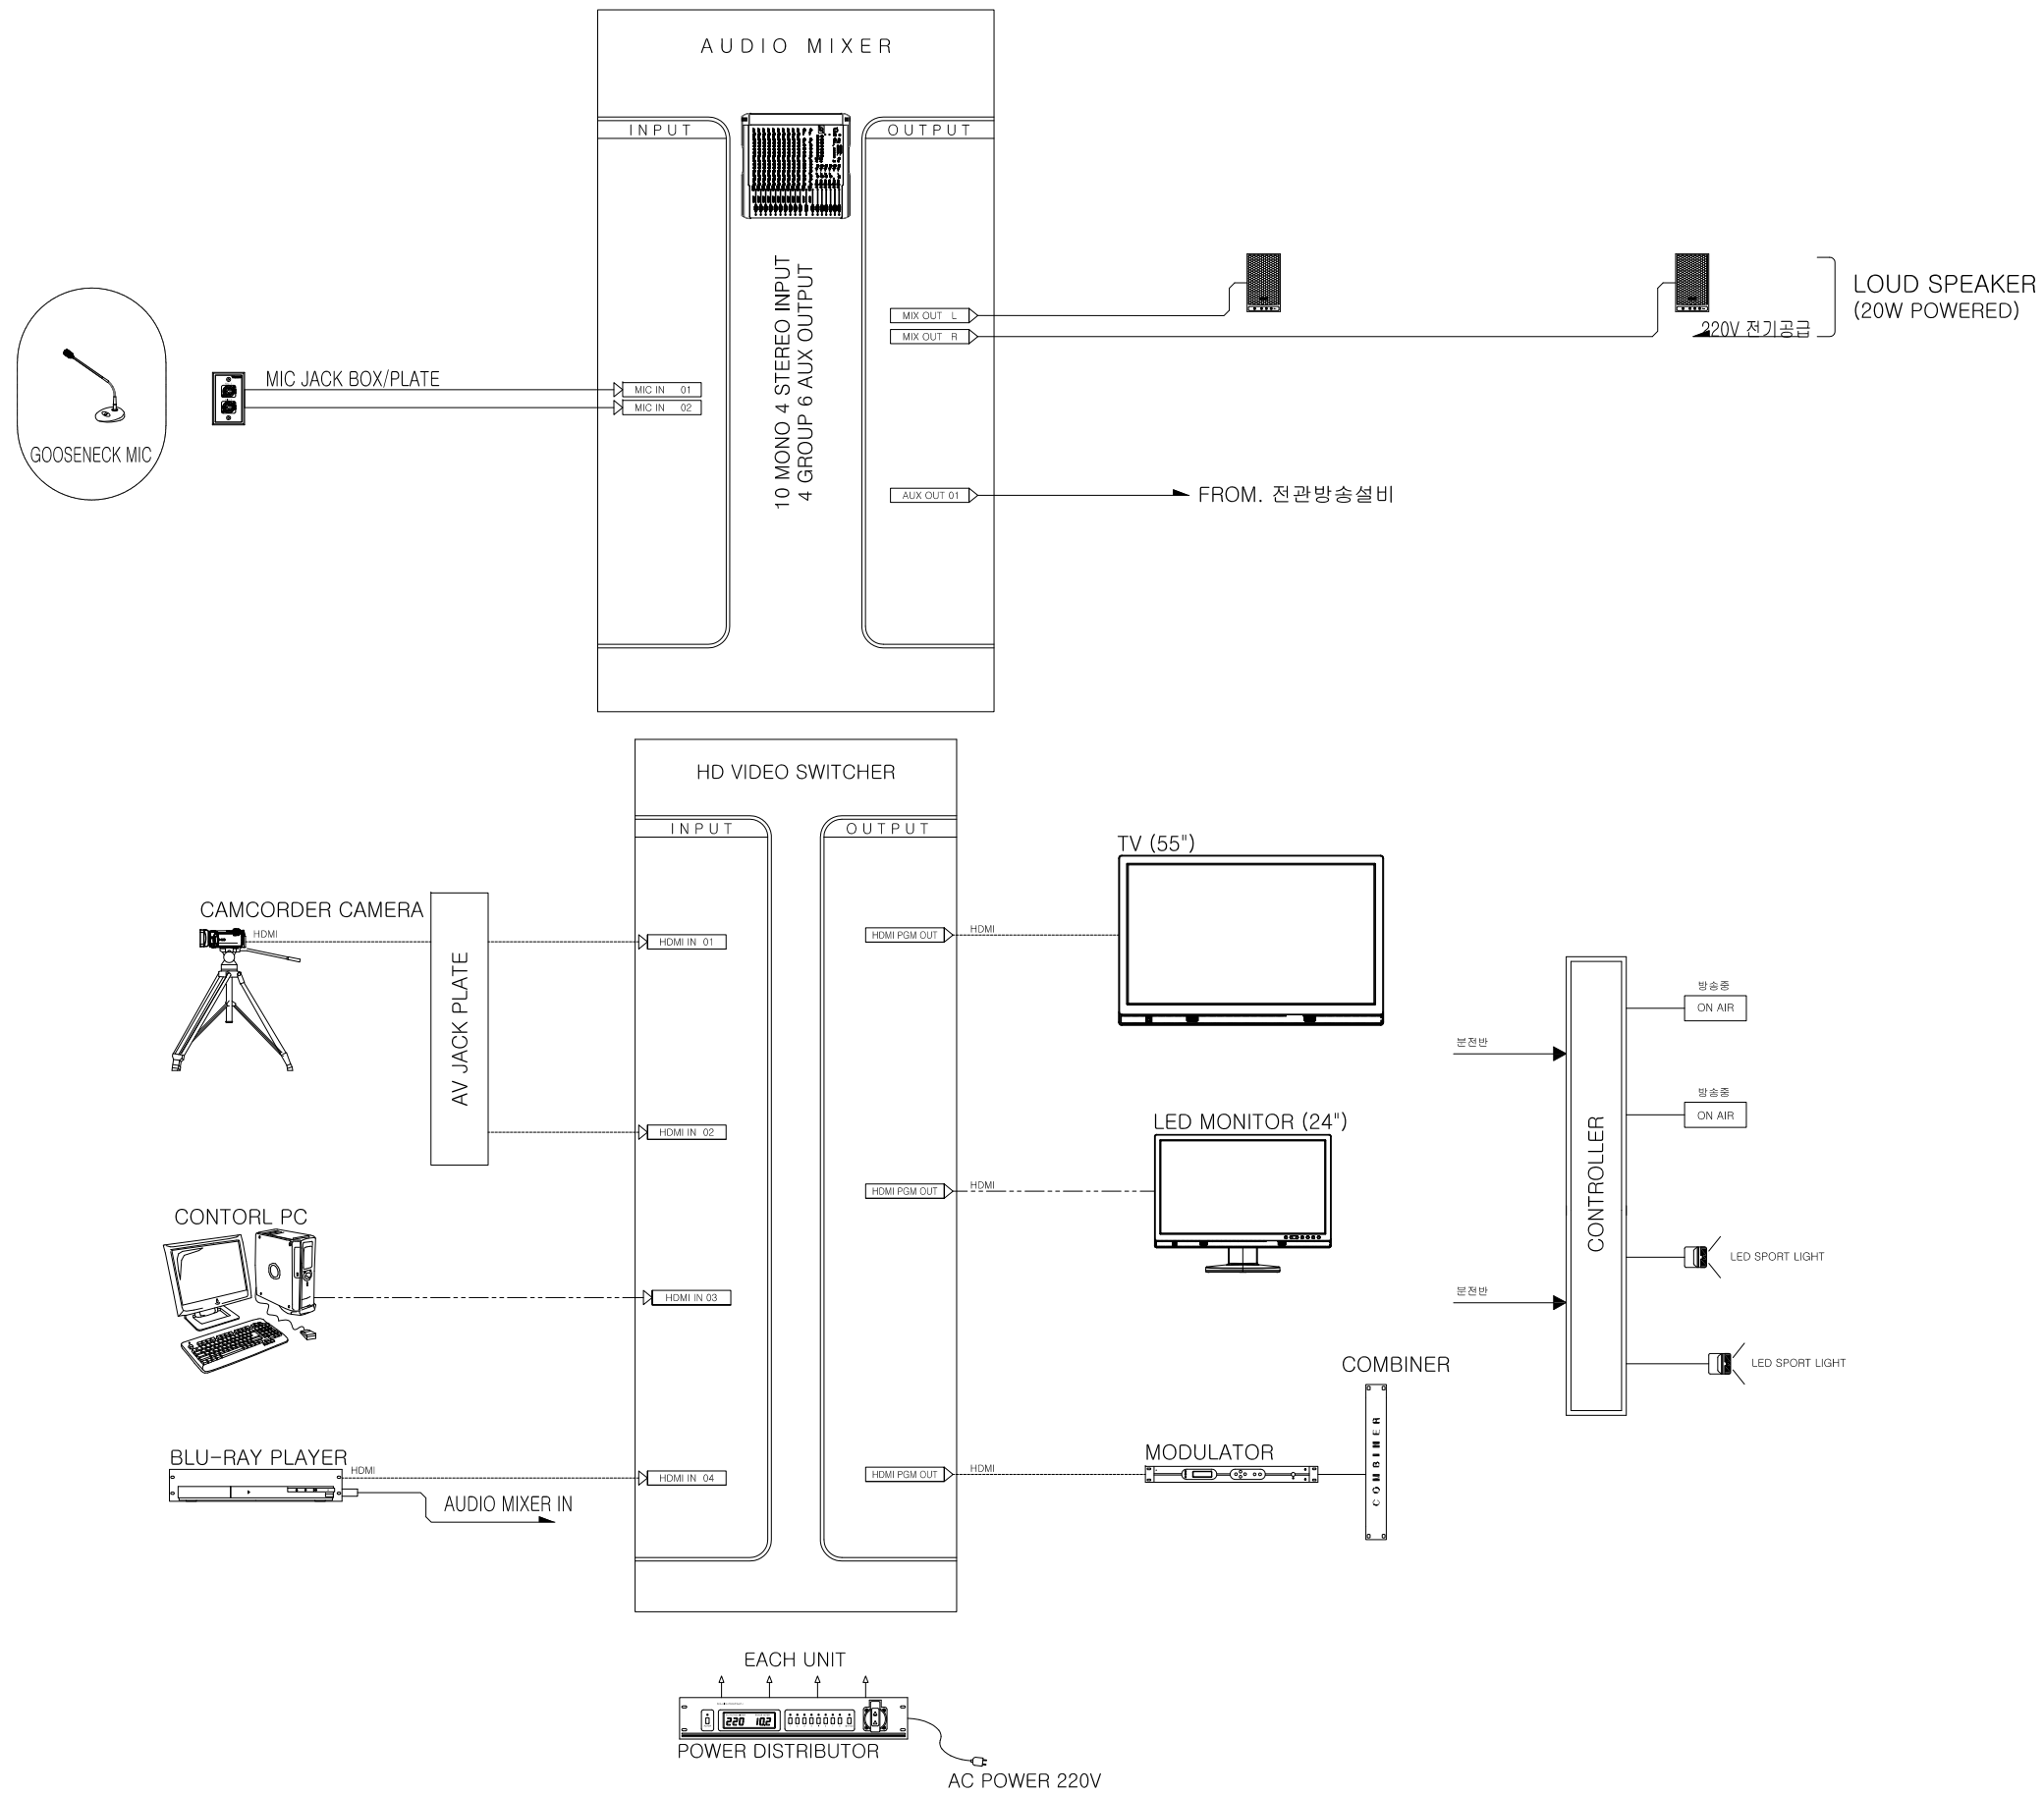

PROJECT TITLE :

NOTE :

전관방송 스피커

NO.	DESCRIPTION	DATE

DRAWING TITLE :

IBS5250-SC02A 계통도 -1

DRAWN BY :	SCALE :
REDREWN BY :	1/NONE (A3)
CHECKED BY :	DATA :
APPROVED BY :	

DRAWING NO.

IBS5250-SC02A 계통도 -1
 SCALE : 1/NONE (A3)

PROJECT TITLE :

NOTE :

IBS5250-SC02A 계통도 -2
SCALE : 1/NONE (A3)

NO.	DESCRIPTION	DATE

DRAWING TITLE :

IBS5250-SC02A 계통도 -2

DRAWN BY :	SCALE :
REDREWN BY :	1/NONE (A3)
CHECKED BY :	DATA :
APPROVED BY :	

DRAWING NO.

PROJECT TITLE :

NOTE :

NO.	DESCRIPTION	DATE

DRAWING TITLE :

IBS5250-SC02A 계통도 -3

DRAWN BY :

SCALE :

REDREWN BY :

1/NONE (A3)

CHECKED BY :

DATA :

APPROVED BY :

DRAWING NO.