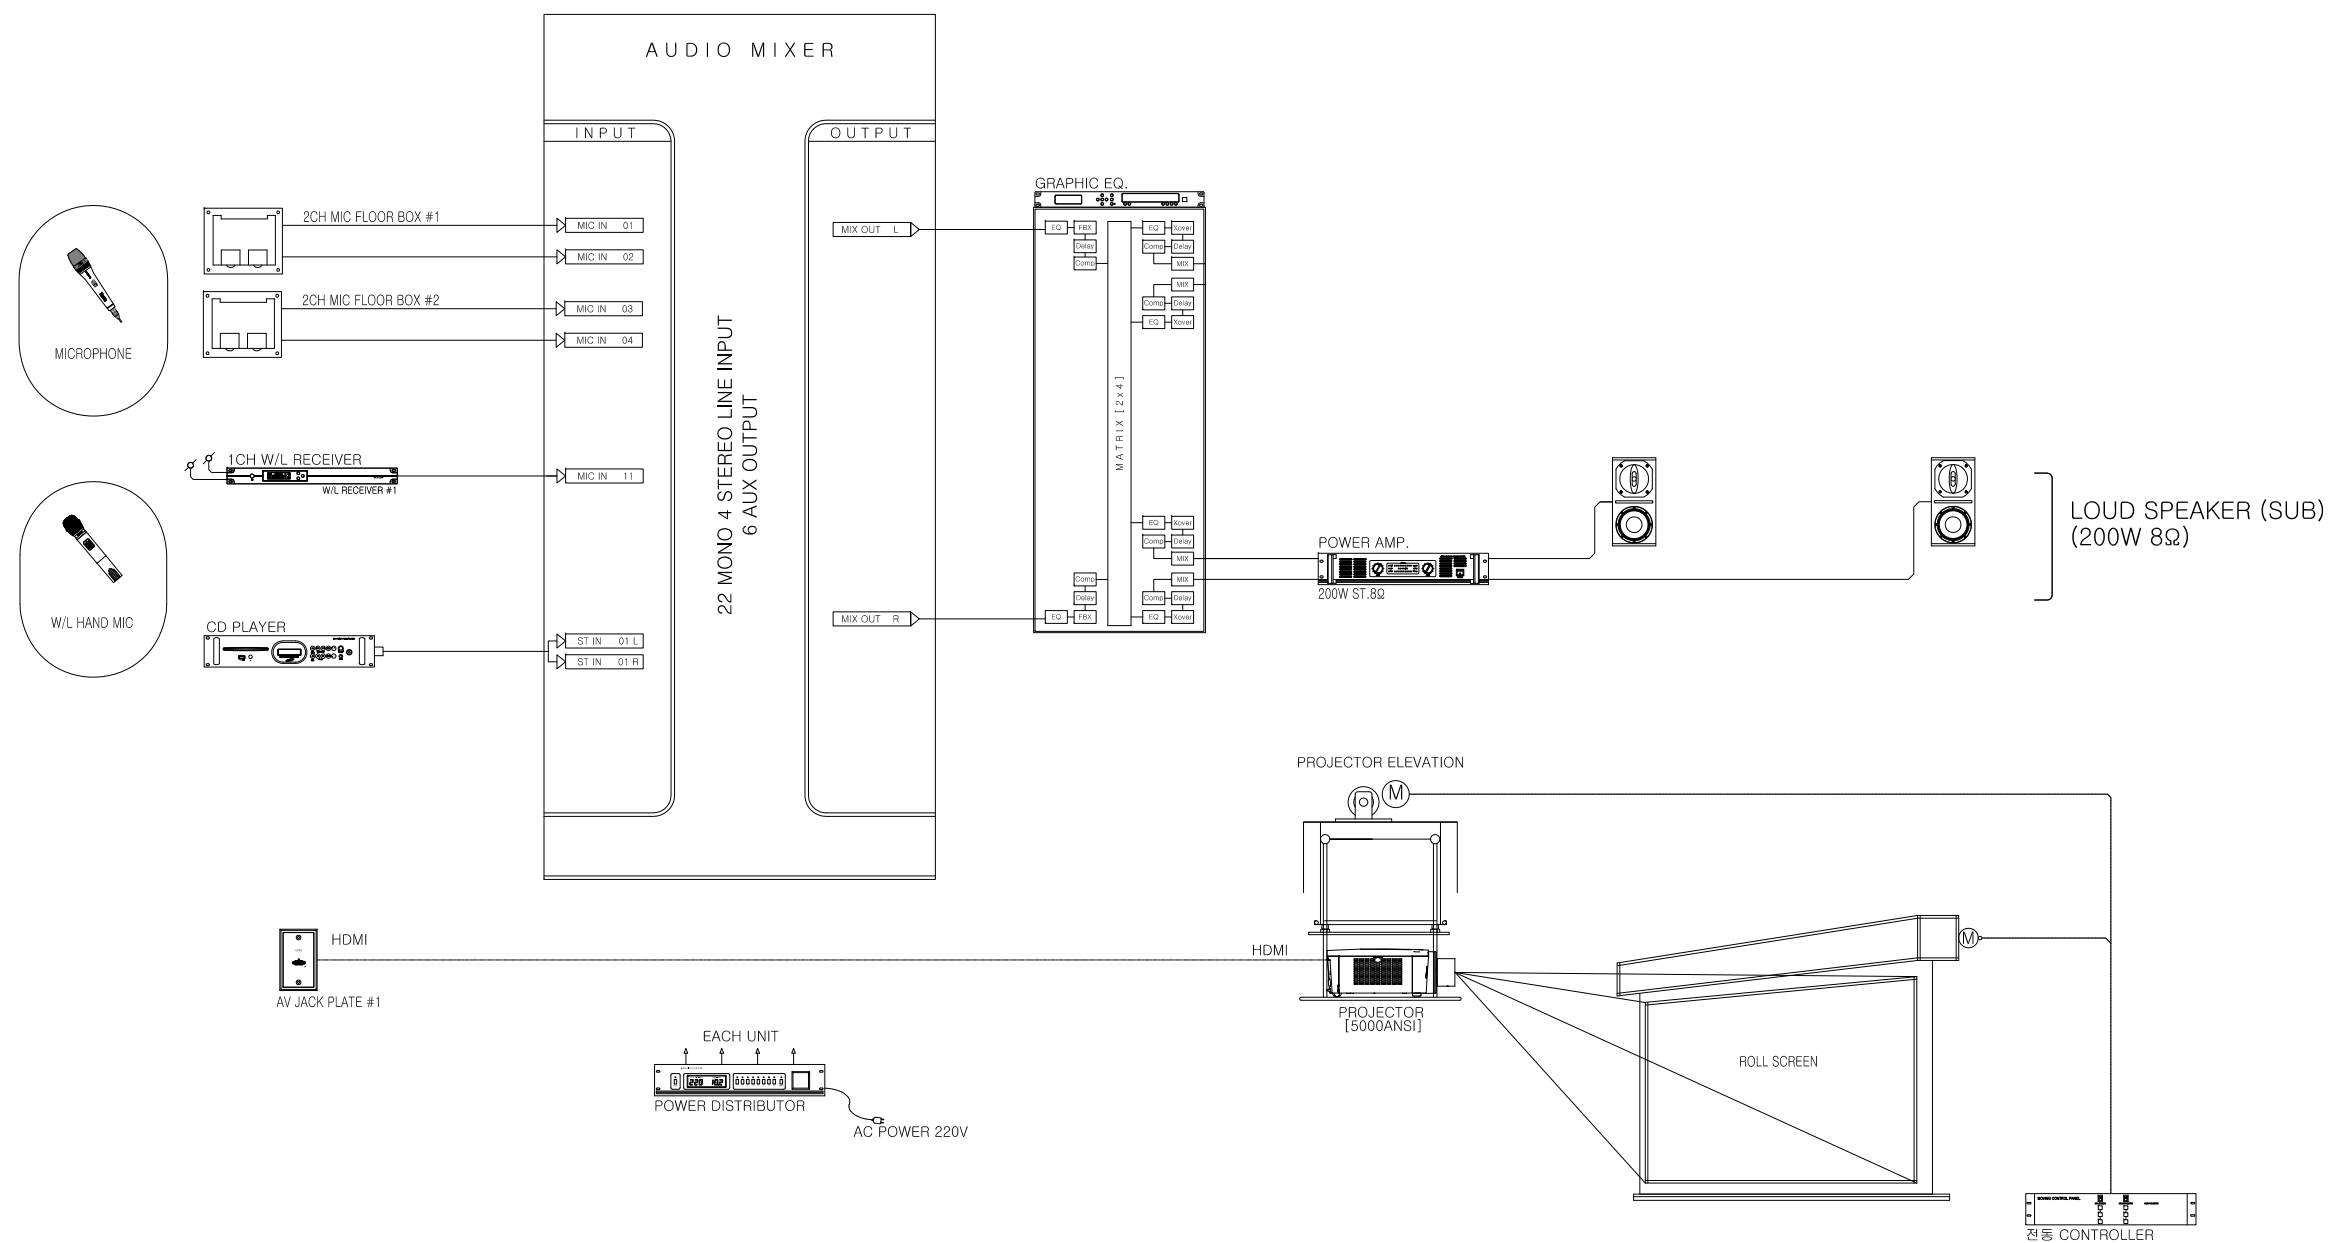

PROJECT TITLE :

NOTE :

전관방송 스피커

NO.	DESCRIPTION	DATE

DRAWING TITLE :

IBS5250-SC02A 계통도 -1

DRAWN BY :	SCALE :
REDREWN BY :	1/NONE (A3)
CHECKED BY :	DATA :
APPROVED BY :	

DRAWING NO.

IBS5250-SC02A 계통도 -1
 SCALE : 1/NONE (A3)

PROJECT TITLE :

NOTE :

IBS5250-SC02A 계통도 -2
SCALE : 1/NONE (A3)

NO.	DESCRIPTION	DATE

DRAWING TITLE :

IBS5250-SC02A 계통도 -2

DRAWN BY :	SCALE :
REDREWN BY :	1/NONE (A3)
CHECKED BY :	DATA :
APPROVED BY :	

DRAWING NO.

PROJECT TITLE :

NOTE :

NO.	DESCRIPTION	DATE

DRAWING TITLE :

IBS5250-SC02A 계통도 -3

DRAWN BY :

SCALE :