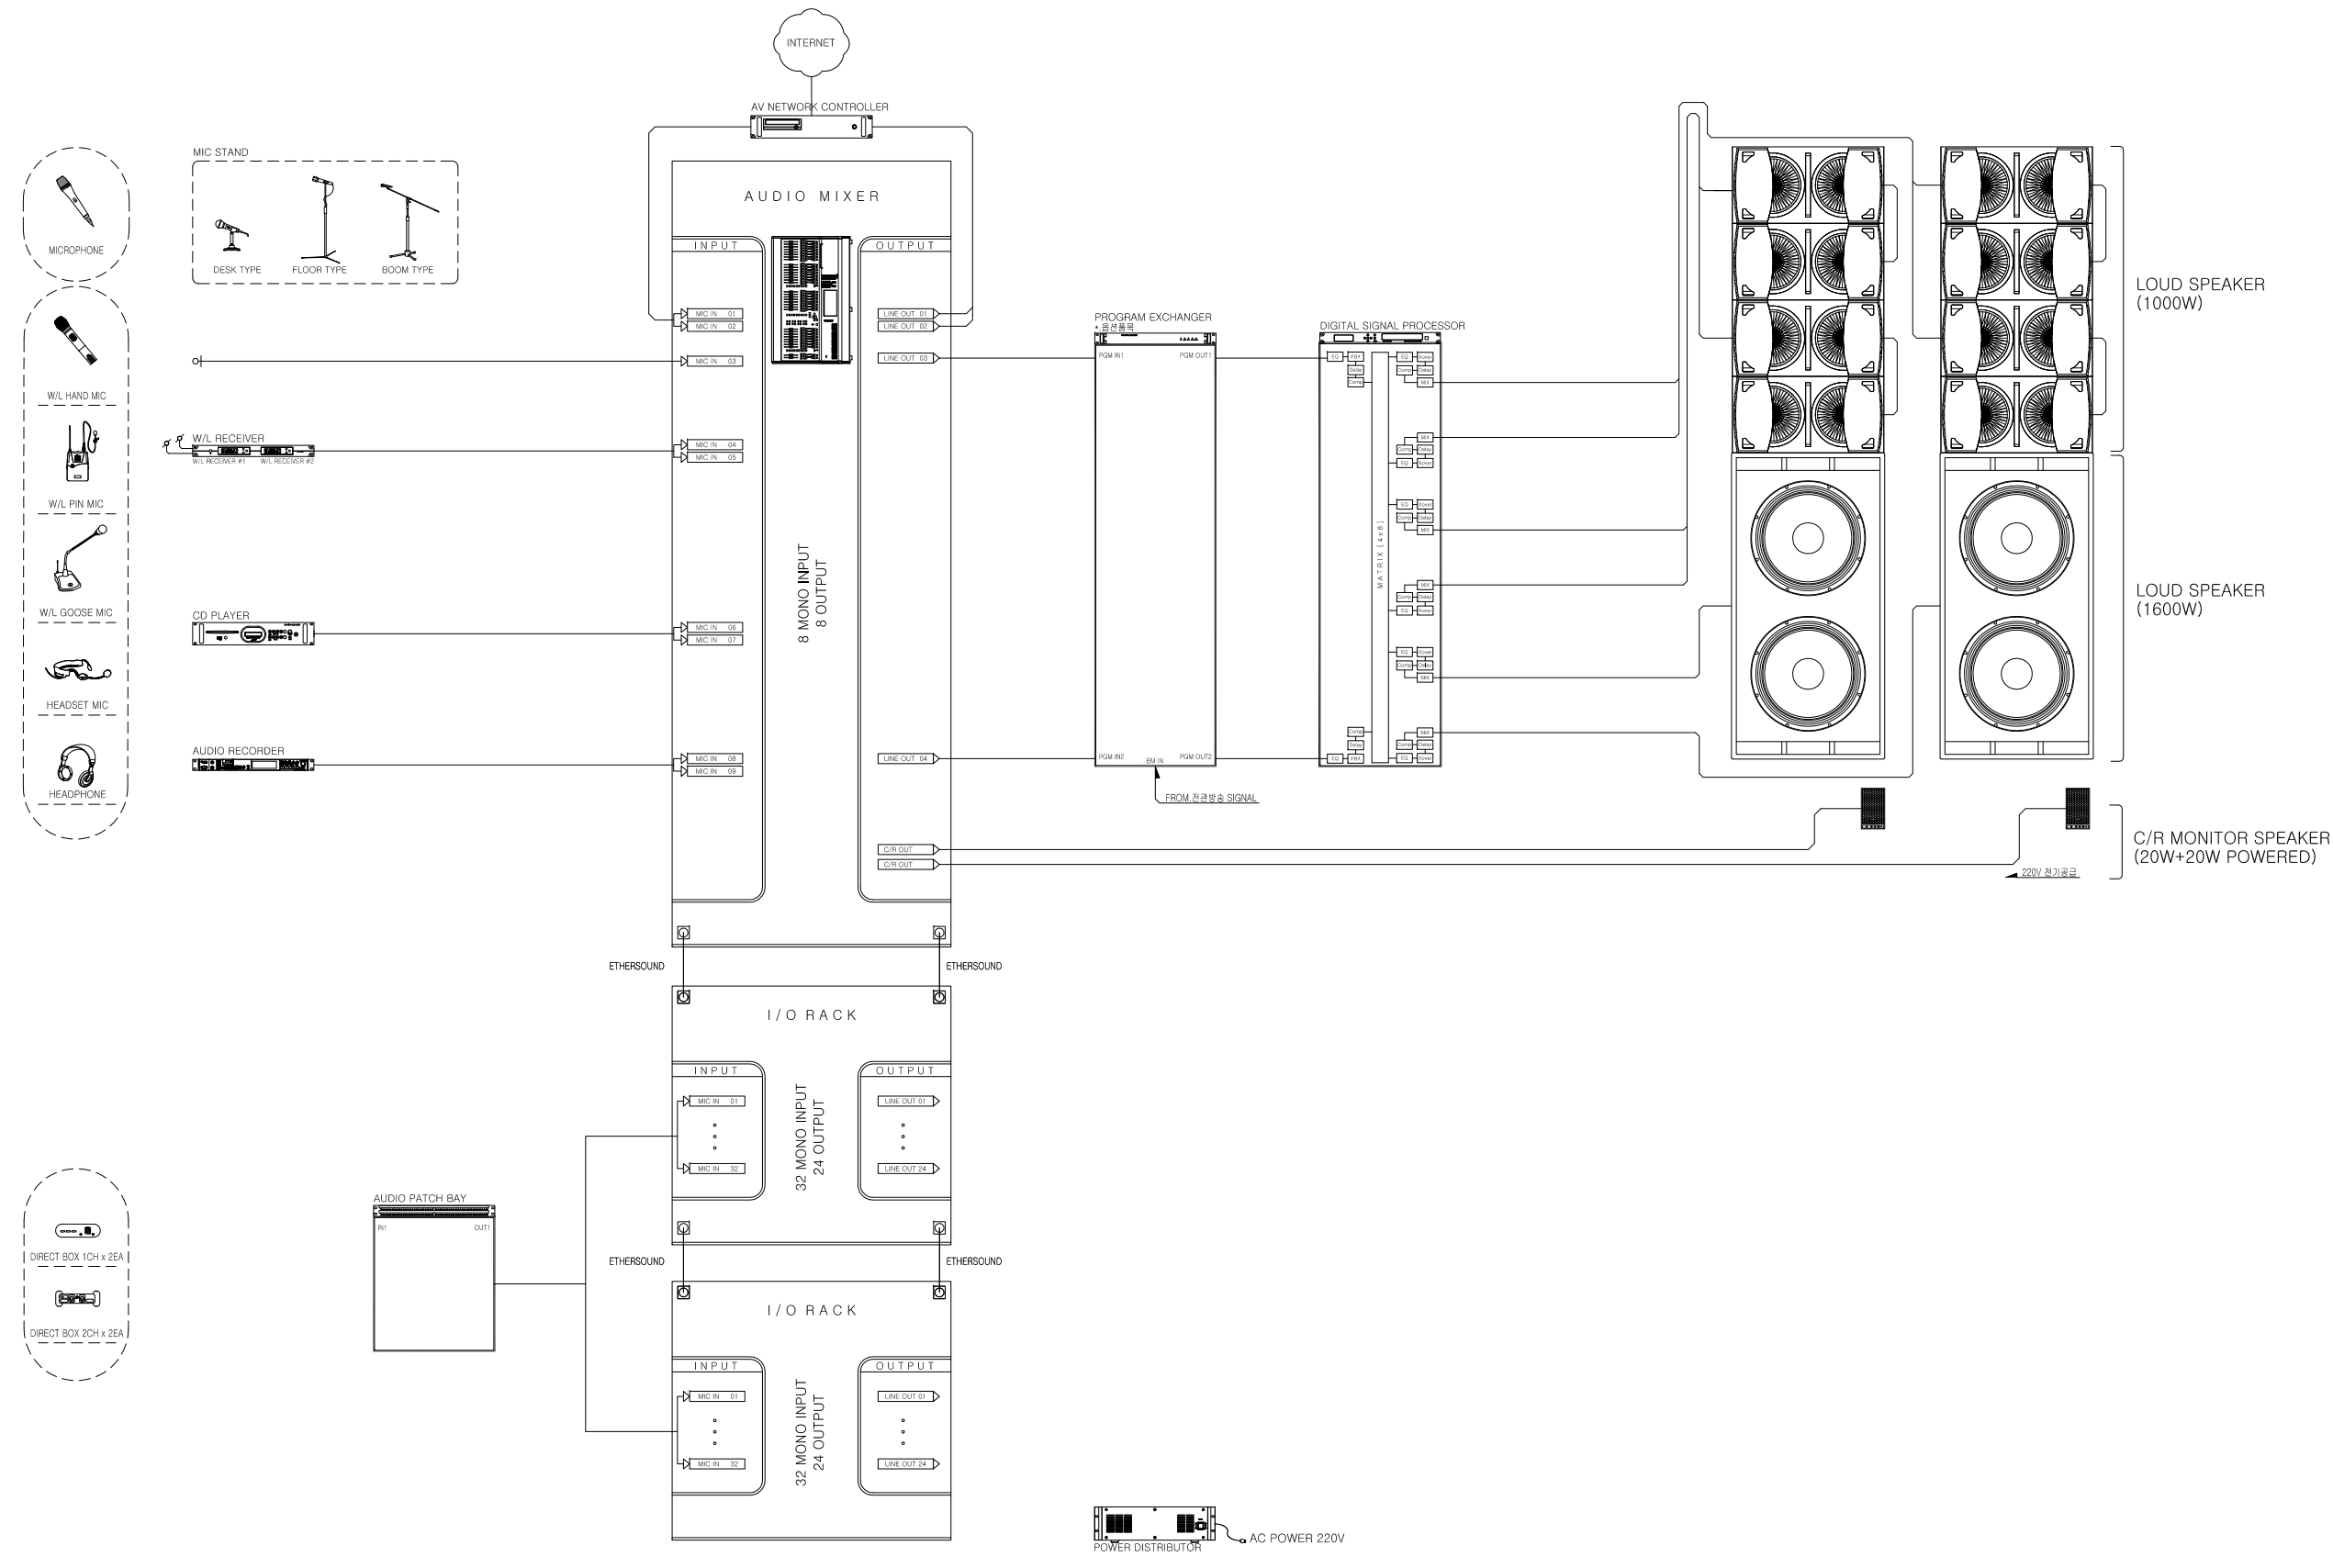

PROJECT TITLE :

NOTE :

IBS5250-GY10A 계통도
 SCALE : 1/NONE (A3)

NO.	DESCRIPTION

DRAWING TITLE :
 IBS5250-GY10A 계통도

DRAWN BY :	SCALE :
REDREWN BY :	1/NONE (A3)
CHECKED BY :	DATA :
APPROVED BY :	

DRAWING NO.